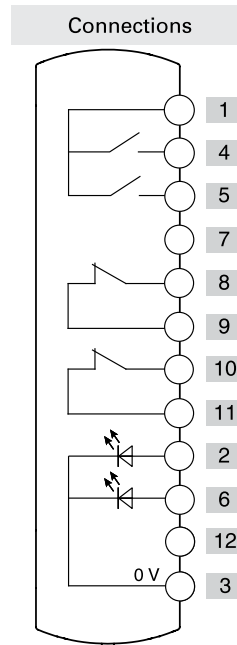

Illuminated button
spring-return

Illuminated button
spring-return

Emergency
push button

	Contacts	Diagram
Device 1	1NO	
Device 2	1NO	
Device 3	2NC	

Connector	Cable length 5m 12 wires on the side		N.pin		Cable color	
	N.pin	Cable color	N.pin	Cable color	N.pin	Cable color
	1	brown	7	black		
	2	blue	8	grey		
	3	white	9	red		
	4	green	10	purple		
	5	pink	11	grey-pink		
	6	yellow	12	red-blue		