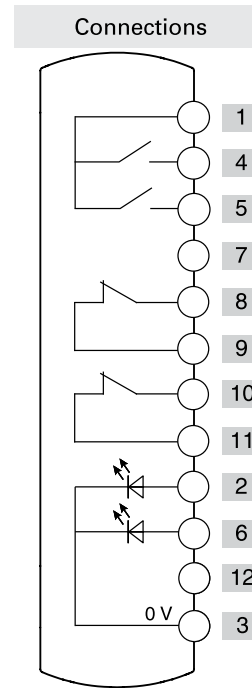

Illuminated  
button  
spring-return

Illuminated  
button  
spring-return

Emergency  
push button

	Contacts	Diagram
Device 1	1NO	
Device 2	1NO	
Device 3	2NC	

Connector	M12 with 12 pole at the bottom	
-----------	-----------------------------------	--