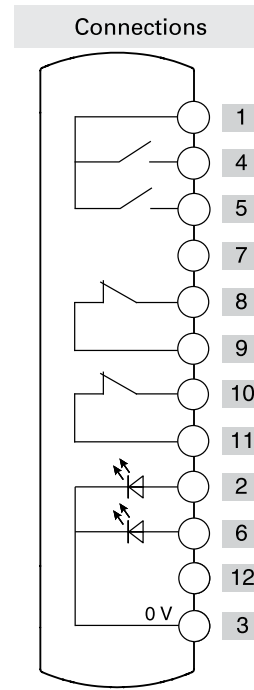

Illuminated selector switch
2 positions
✓

Illuminated button
spring-return

Emergency push button

	Contacts	Diagram
Device 1	1NO	
Device 2	1NO	
Device 3	2NC	

Connector	M12 with 12 pole at the bottom	
-----------	-----------------------------------	--