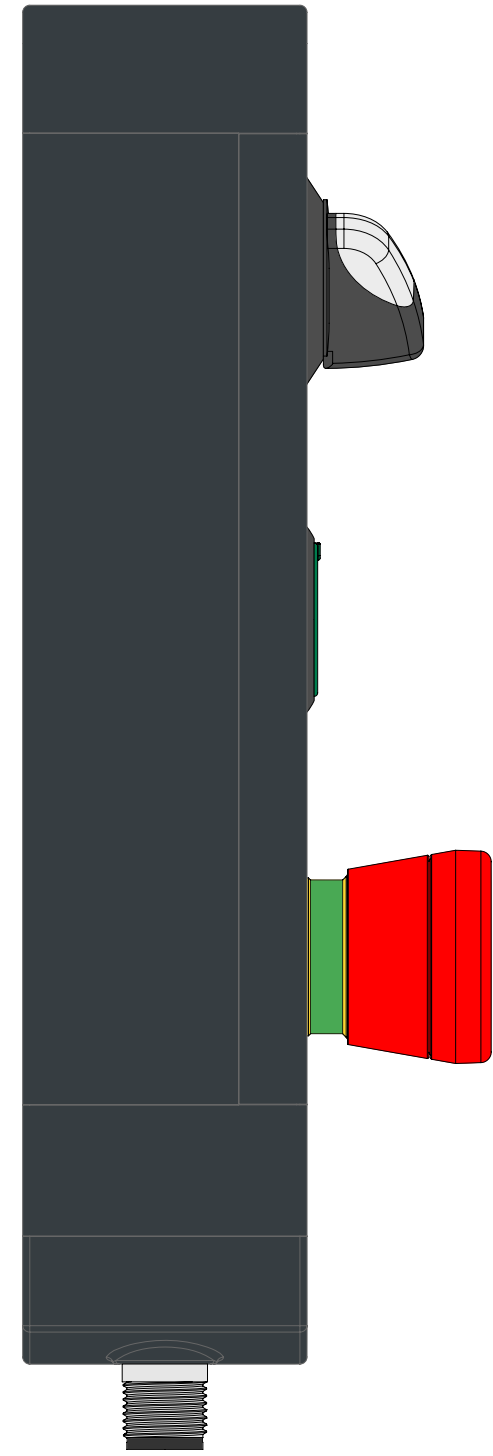

Illuminated selector switch
2 positions
✓

Illuminated button
spring-return

Emergency push button

	Contacts	Diagram
Device 1	1NO	
Device 2	1NO	
Device 3	2NC	

Connector	M12 with 12 pole at the bottom	
-----------	-----------------------------------	--