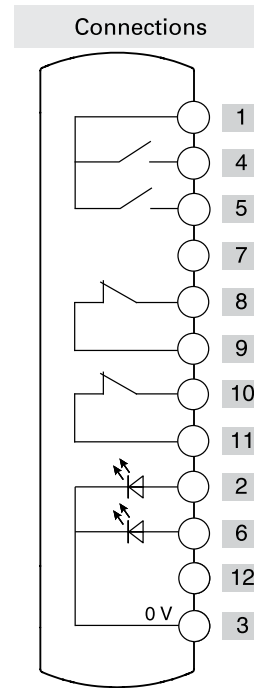

Illuminated
button
spring-return

Illuminated
button
spring-return

Emergency
push button

	Contacts	Diagram
Device 1	1NO	
Device 2	1NO	
Device 3	2NC	

Connector	M12 with 12 pole at the bottom	
-----------	-----------------------------------	--