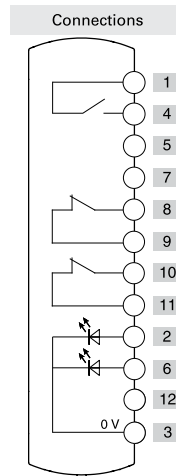

Illuminated  
button  
spring-return

Closing cap

Emergency  
push button

	Contacts	Diagram
Device 1	1NO	
Device 2	/	
Device 3	2NC	

Connector	Cable length 0.2m and 12 pole M12 connector on the side	
-----------	---	--