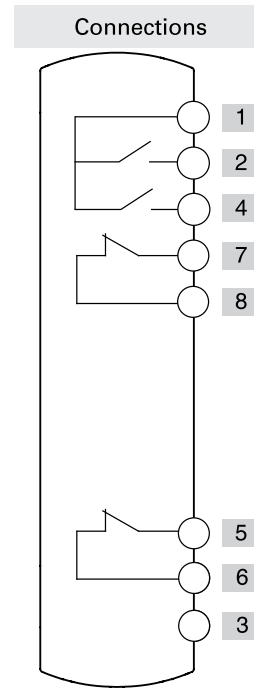

Illuminated
button
spring-return

Closing cap

Emergency
push button

	Contacts	Diagram
Device 1	1NO	1 ——— 2
Device 2	1NO	1 ——— 4
Device 3	2NC	

Connector	M12 with 8 pole at the bottom	