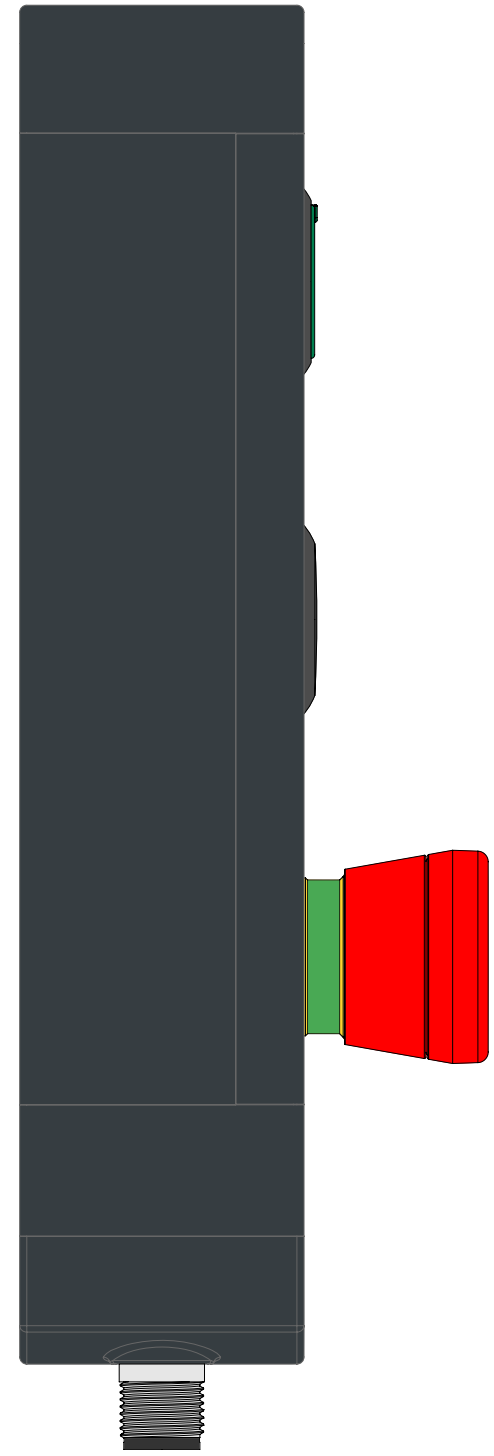

Illuminated
button
spring-return

Closing cap

Emergency
push button

	Contacts	Diagram
Device 1	1NO	1 ——— 2
Device 2	1NO	1 ——— 4
Device 3	2NC	

Connector	M12 with 8 pole at the bottom	