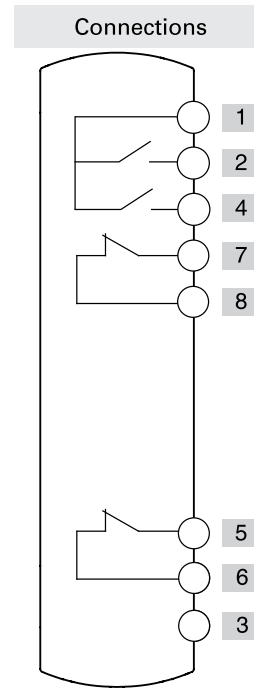

Illuminated  
button  
spring-return

Illuminated  
button  
spring-return

Emergency  
push button

	Contacts	Diagram
Device 1	1NO	1 ——— 2
Device 2	1NO	1 ——— 4
Device 3	2NC	

Connector	M12 with 8 pole at the bottom	