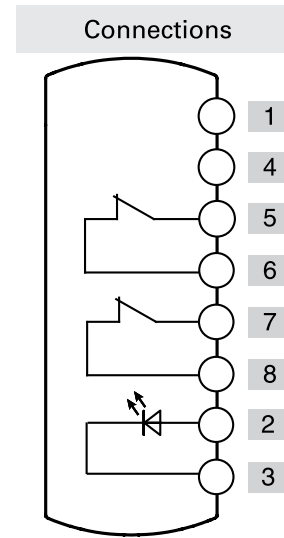

Emergency push button illuminated

	Contacts	Diagram
Device 1	2NC	

Connector	M12 with 8 pole at the bottom	