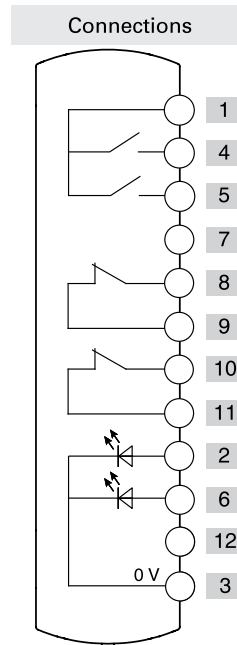

Illuminated button
spring-return

Illuminated button
spring-return

Emergency
push button

	Contacts	Diagram
Device 1	1NO	
Device 2	1NO	
Device 3	2NC	

Connector	Cable length 5m 12 wires on the side	N.pin	Cable color	N.pin	Cable color
		1	brown	7	black
2	blue	8	grey		
3	white	9	red		
4	green	10	purple		
5	pink	11	grey-pink		
6	yellow	12	red-blue		