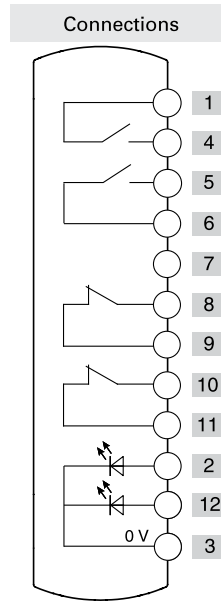

Illuminated  
button  
spring-return

Illuminated  
button  
spring-return

Emergency  
push button

	Contacts	Diagram
Device 1	1NO	
Device 2	1NO	
Device 3	2NC	

Connector	Cable length 0.2m and 12 pole M12 connector at the bottom	
-----------	---	--