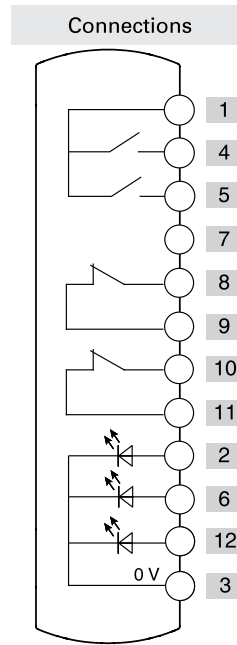

Illuminated button
spring-return

Illuminated button
spring-return

Emergency push button
illuminated

	Contacts	Diagram
Device 1	1NO	
Device 2	1NO	
Device 3	2NC	

Connector	Cable length 2m 12 wires on the side			
	N.pin	Cable color	N.pin	Cable color
	1	brown	7	black
	2	blue	8	grey
	3	white	9	red
	4	green	10	purple
	5	pink	11	grey-pink
	6	yellow	12	red-blue