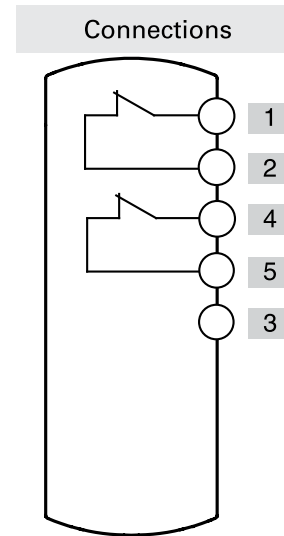


Emergency
push button

	Contacts	Diagram
Device 1	2NC	

Connector	M12 with 5 pole at the bottom	
-----------	----------------------------------	--