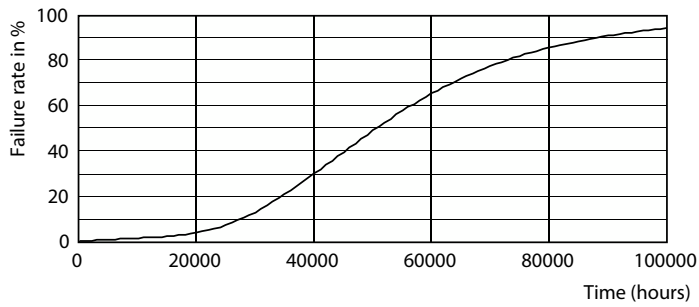

Durata

Life Expectancy Diagram