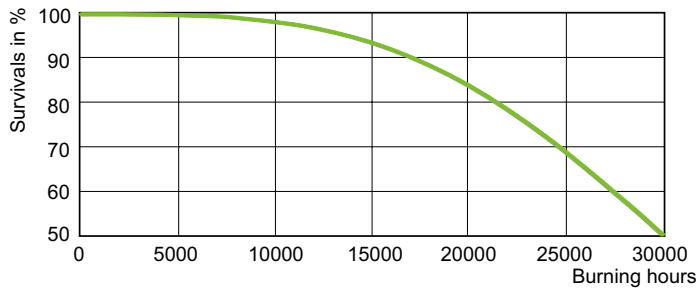

MASTER SON PIA Plus

Durata

LDLE_SON-PIA_Plus_70W_I-Life expectancy diagram

Lumen Maintenance Diagram - MASTER SON PIA Plus 70W/220 I E27
1CT/24