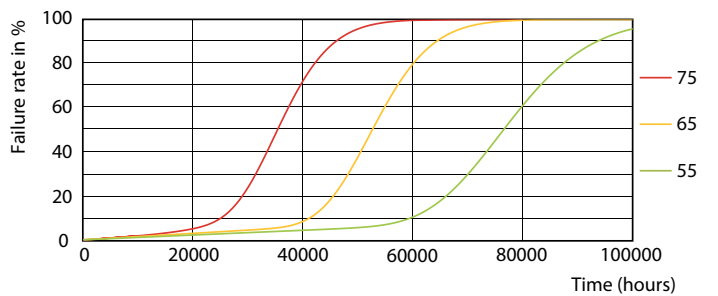

Spectral Power Distribution Colour - MAS LEDtube HF 1500mm UO 24W830 T8

Light Distribution Diagram - MAS LEDtube HF 1500mm UO 24W830 T8

Durata

Lumen Maintenance Diagram - MAS LEDtube HF 1500mm UO 24W830 T8