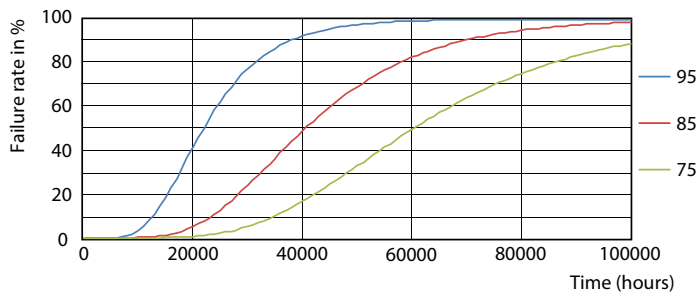

Durata

LEDtube 60K 7595 FailureRate-LED