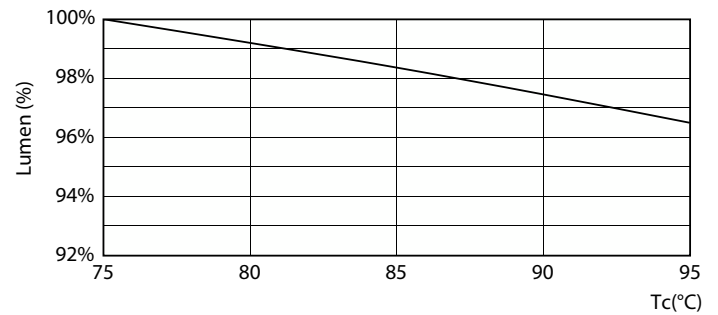

Lumen Maintenance Diagram - MAS LEDtube HF 1500mm UO 36W 865 T5