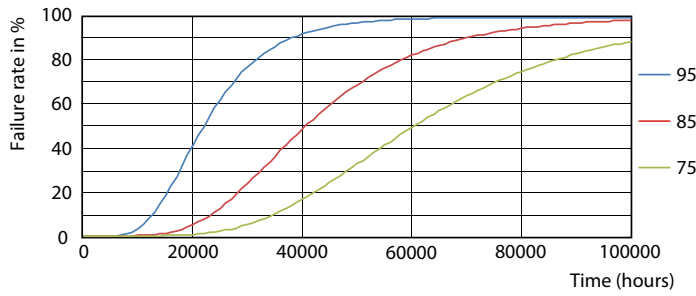

Durata

LEDtube 60K 7595 FailureRate-LED