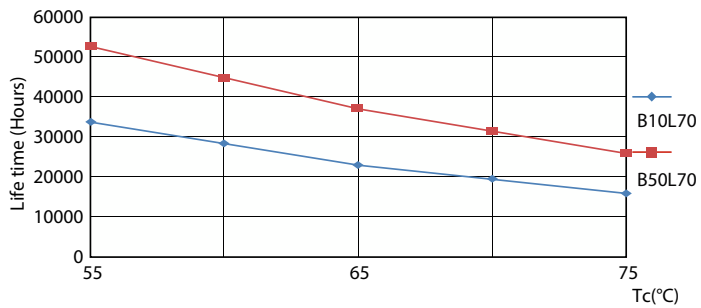

FailureRate

Lumen Maintenance Diagram - MAS LEDtube 1500mm HE 20W 840 T5 EU

LifetimeVsTc