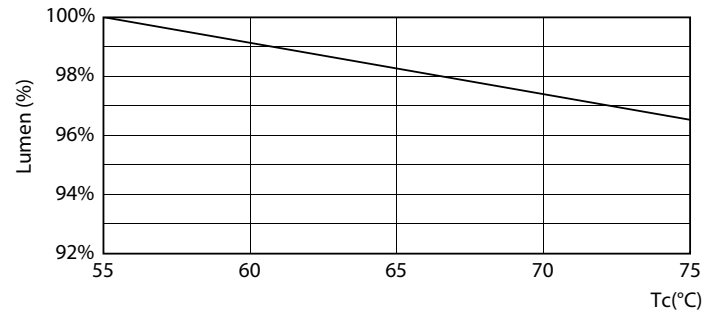

Lumen Maintenance Diagram - MAS LEDtube 1500mm HE 20W 840 T5 EU