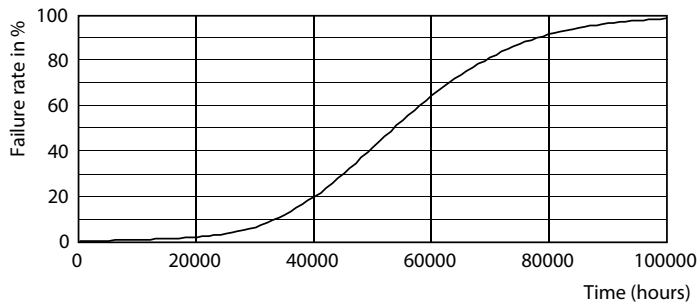

Durata

Life Expectancy Diagram