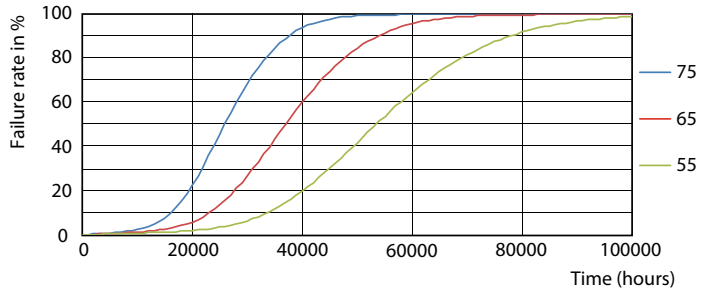

Tubo LED MASTER Rete T5

Durata