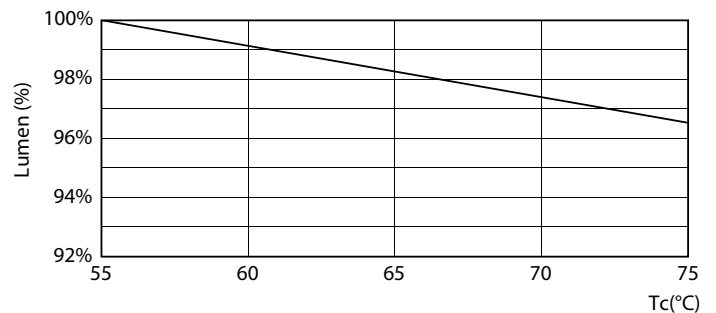

General uniform lighting - MAS LEDtube 1500mm HE 20W 830 T5 EU

Spectral Power Distribution Colour - MAS LEDtube 1500mm HE 20W 830 T5 EU

Durata

Life Expectancy Diagram

Lumen Maintenance Diagram - MAS LEDtube 1500mm HE 20W 830 T5 EU