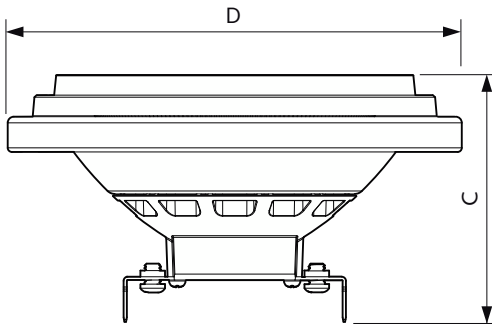

Disegno tecnico

Product	D	C
MAS ExpertColor 14.8-75W 940 AR111 24D	111 mm	61 mm

Faretto LED MASTER ExpertColor AR111

Fotometrie

Light Distribution Diagram - MAS ExpertColor 14.8-75W 940 AR111 24D

Spectral Power Distribution Colour - MAS ExpertColor 14.8-75W 940 AR111 24D