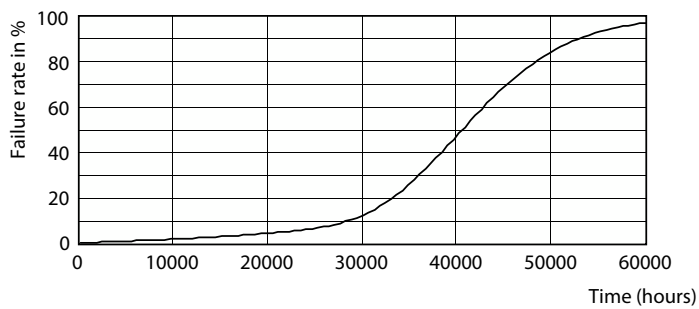

Durata

Life Expectancy Diagram