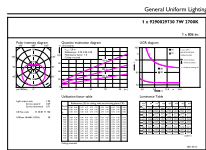

Disegno tecnico

Product	D	C
CorePro lustre ND 7-60W E27 827 P48 FR	48 mm	95 mm

CorePro LEDcandle

Fotometrie

Light Distribution Diagram - CorePro lustre ND 7-60W E27 827 P48 FR

Spectral Power Distribution Colour - CorePro lustre ND 7-60W E27 827 P48 FR