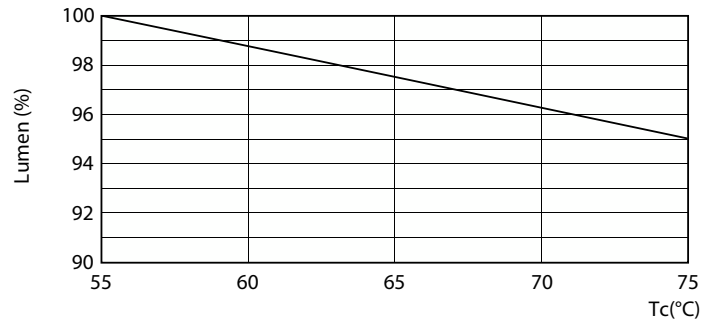

Lumen Maintenance Diagram - Ecofit LEDtube 1200mm HO 18W 840 T8 S

Tubi LED Ecofit T8

Durata