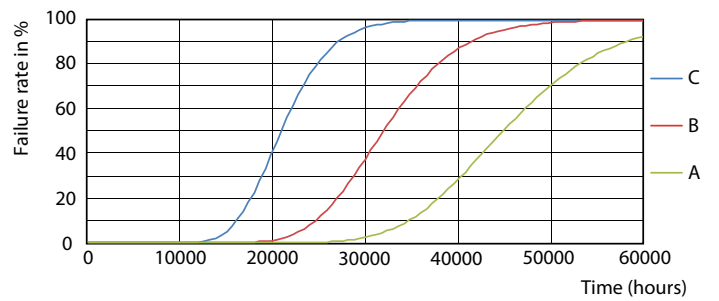

Spectral Power Distribution Colour - Ecofit LEDtube 1200mm HO 18W 840 T8 S

Light Distribution Diagram - Ecofit LEDtube 1200mm HO 18W 840 T8 S

Durata

Life Expectancy Diagram

LEDtube 30K FailureRate

Tubi LED Ecofit T8