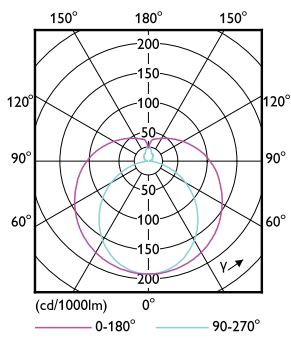

Disegno tecnico

Product	D1	D2	A1	A2	A3
Ecofit LEDtube 1200mm HO 18W 840 T8 S	25,7 mm	28 mm	1.198 mm	1.205 mm	1.212 mm

Tubi LED Ecofit T8

Fotometrie

General uniform lighting - Ecofit LEDtube 1200mm HO 18W 840 T8 S

Spectral Power Distribution Colour - Ecofit LEDtube 1200mm HO 18W 840 T8 S

Light Distribution Diagram - Ecofit LEDtube 1200mm HO 18W 840 T8 S

Durata

Life Expectancy Diagram

LEDtube 30K FailureRate

Tubi LED Ecofit T8