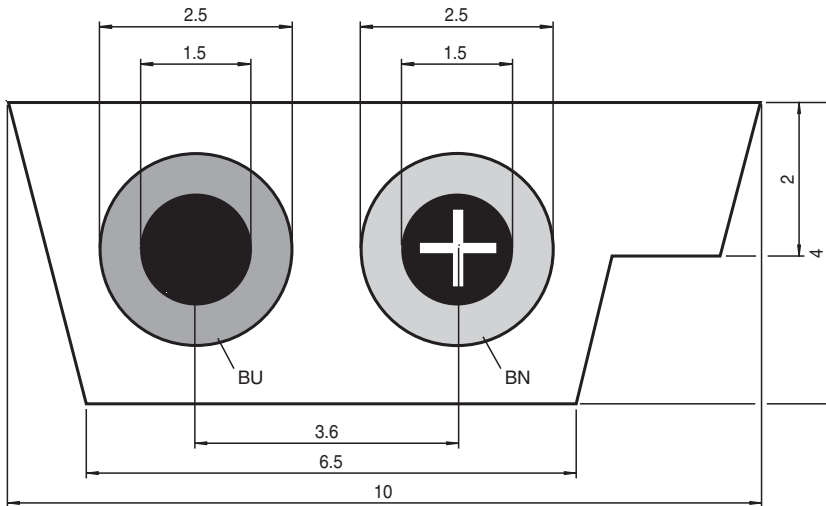

AS-Interface flat cable for external auxiliary voltage up to 24 V

Dimensions

Technical Data

General specifications	
UL File Number	E310133
Electrical specifications	
Nominal voltage	U_N 24 V
Current loading capacity	According to DIN VDE 0298 Part 4, Table 6, Column 4
Ambient conditions	
Conductor temperature	Operating mode: 90 °C (363 K) Short-circuit: 120 °C (393 K)
Ambient temperature	
Cable, fixed installation	-40 ... 105 °C (-40 ... 221 °F)
Cable, flexing	-30 ... 105 °C (-22 ... 221 °F)
Mechanical specifications	
Core cross section	Copper tin-plated, extra-fine wire, class 6 in accordance with DIN VDE 0295 cross-section 1.5 mm ²
Bending radius	min. 50 mm min. permissible bending radii according to DIN VDE 0298 Part 3, Table 2 Bending stress only permissible on the wide side of the cable
Tension loading	max. 50 N/mm ² on laying acc. to DIN VDE 0298 Part 3

Release date: 2025-06-03 Date of issue: 2025-06-10 Filename: 040924_eng.pdf

Refer to "General Notes Relating to Pepperl+Fuchs Product Information".

Technical Data

Material	Thermoplastic Elastomer (TPE) Rubber compound EM3, based on DIN VDE 0207 Part 21
Core insulation	Thermoplastic Elastomer (TPE)
Cable	UL-Style 2103 + CSA AWM II A/B
Sheath color	black (similar to RAL 9005)
Number of cores	2
Cores color	Core 1: brown Core 2: blue
Drag chain suitability	
Drag chain cycles	min. 10000000
Motion velocity	max. 4 m/s
Traverse distance	10 m
Acceleration	max. 4 m/s ²
Torsion cycles	min. 10 mio
Torsional stress	± 180 °/0.5 m
Cable length	100 m
Flammability	
Cable	Flame-retardant as per IEC 60332-1-2 and UL 1581, Sec. 1061
Note	The cable is intended for use as a bus power line in inside areas. Only cable with a black sheathing is suitable for outside use.