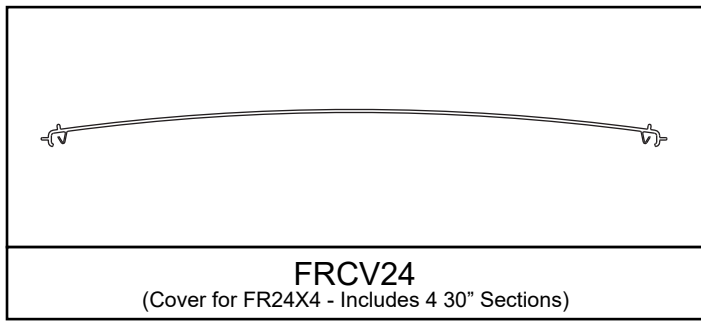

FIBERRUNNER 24x4 QUIKLOCK Coupler

1

2

3a

3b

3c

FIBERRUNNER 24x4 QUIKLOCK Coupler - Disassembly

FIBERRUNNER 24x4 Snap-On Cover