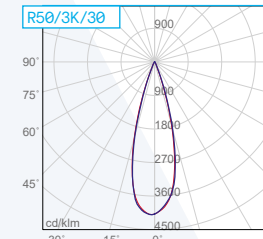

Accessori su richiesta - Accessories upon request - Accessoires disponibles sur demande - Zubehör auf Anfrage

Code	Descrizione	Description	Description	Description
LENS/R50/15	Lente intercambiabile 15° per R50	Interchangeable 15° lens for R50	Lentille Interchangeable 15° pour R50	Austauschbare 15° Linse für R50
LENS/R50/30	Lente intercambiabile 30° per R50	Interchangeable 30° lens for R50	Lentille Interchangeable 30° pour R50	Austauschbare 30° Linse für R50
LENS/R50/50	Lente intercambiabile 50° per R50	Interchangeable 50° lens for R50	Lentille Interchangeable 50° pour R50	Austauschbare 50° Linse für R50