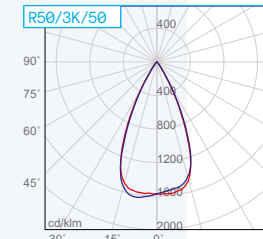

Accessori su richiesta - Accessories upon request - Accessoires disponibles sur demande - Zubehör auf Anfrage

Code	Descrizione	Description	Description	Description
LENS/R50/15	Lente intercambiabile 15° per R50	Interchangeable 15° lens for R50	Lentille Interchangeable 15° pour R50	Austauschbare 15° Linse für R50
LENS/R50/30	Lente intercambiabile 30° per R50	Interchangeable 30° lens for R50	Lentille Interchangeable 30° pour R50	Austauschbare 30° Linse für R50
LENS/R50/50	Lente intercambiabile 50° per R50	Interchangeable 50° lens for R50	Lentille Interchangeable 50° pour R50	Austauschbare 50° Linse für R50