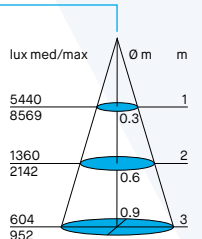

Accessori su richiesta - Accessories upon request - Accessoires disponibles sur demande - Zubehör auf Anfrage

Code	Descrizione	Description	Description	Description
LENS/R50/15	Lente intercambiabile 15° per R50	Interchangeable 15° lens for R50	Lentille Interchangeable 15° pour R50	Austauschbare 15° Linse für R50
LENS/R50/30	Lente intercambiabile 30° per R50	Interchangeable 30° lens for R50	Lentille Interchangeable 30° pour R50	Austauschbare 30° Linse für R50
LENS/R50/50	Lente intercambiabile 50° per R50	Interchangeable 50° lens for R50	Lentille Interchangeable 50° pour R50	Austauschbare 50° Linse für R50