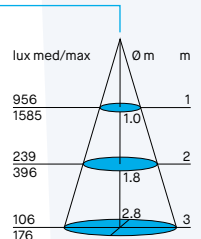

Accessori su richiesta - Accessories upon request - Accessoires disponibles sur demande - Zubehör auf Anfrage

Code	Descrizione	Description	Description	Description
LENS/R50/15	Lente intercambiabile 15° per R50	Interchangeable 15° lens for R50	Lentille Interchangeable 15° pour R50	Austauschbare 15° Linse für R50
LENS/R50/30	Lente intercambiabile 30° per R50	Interchangeable 30° lens for R50	Lentille Interchangeable 30° pour R50	Austauschbare 30° Linse für R50
LENS/R50/50	Lente intercambiabile 50° per R50	Interchangeable 50° lens for R50	Lentille Interchangeable 50° pour R50	Austauschbare 50° Linse für R50