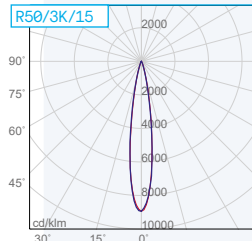

Accessori su richiesta - Accessories upon request - Accessoires disponibles sur demande - Zubehör auf Anfrage

Code	Descrizione	Description	Description	Description
LENS/R50/15	Lente intercambiabile 15° per R50	Interchangeable 15° lens for R50	Lentille Interchangeable 15° pour R50	Austauschbare 15° Linse für R50
LENS/R50/30	Lente intercambiabile 30° per R50	Interchangeable 30° lens for R50	Lentille Interchangeable 30° pour R50	Austauschbare 30° Linse für R50
LENS/R50/50	Lente intercambiabile 50° per R50	Interchangeable 50° lens for R50	Lentille Interchangeable 50° pour R50	Austauschbare 50° Linse für R50