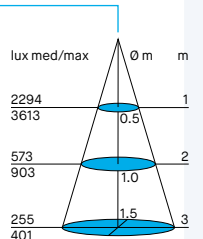

Accessori su richiesta - Accessories upon request - Accessoires disponibles sur demande - Zubehör auf Anfrage

Code	Descrizione	Description	Description	Description
LENS/R50/15	Lente intercambiabile 15° per R50	Interchangeable 15° lens for R50	Lentille Interchangeable 15° pour R50	Austauschbare 15° Linse für R50
LENS/R50/30	Lente intercambiabile 30° per R50	Interchangeable 30° lens for R50	Lentille Interchangeable 30° pour R50	Austauschbare 30° Linse für R50
LENS/R50/50	Lente intercambiabile 50° per R50	Interchangeable 50° lens for R50	Lentille Interchangeable 50° pour R50	Austauschbare 50° Linse für R50