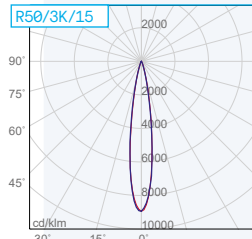

Accessori su richiesta - Accessories upon request - Accessoires disponibles sur demande - Zubehör auf Anfrage

Code	Descrizione	Description	Description	Description
LENS/R50/15	Lente intercambiabile 15° per R50	Interchangeable 15° lens for R50	Lentille Interchangeable 15° pour R50	Austauschbare 15° Linse für R50
LENS/R50/30	Lente intercambiabile 30° per R50	Interchangeable 30° lens for R50	Lentille Interchangeable 30° pour R50	Austauschbare 30° Linse für R50
LENS/R50/50	Lente intercambiabile 50° per R50	Interchangeable 50° lens for R50	Lentille Interchangeable 50° pour R50	Austauschbare 50° Linse für R50