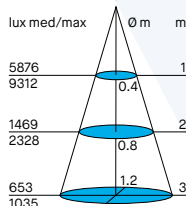

Versioni prodotto disponibili su richiesta - Product versions available upon request - Versions du produit disponibles sur demande - Produktversion auf Anfrage erhältlich

Code	Description
L10A/___/___/_1	ON-OFF Made in Italy
L10A/___/___/_2	PUSH/DIM1-10V Made in Italy
L10A/___/___/_3	DALI Made in Italy
L10A/___/___/_6	ON-OFF
L10A/___/___/_9	Wi-Fi ZIGBEE Made in Italy (Zigbee gateway, not included)
L10A/___/___/_10	Bluetooth BLL Made in Italy (by APP BLL PLUS: IOS/Android)
L10A/___/___/_11	Bluetooth CASAMBI Made in Italy (by APP CASAMBI: IOS/Android)

Gestione della luce / Light management, see cat.42

Kit emergenza disponibile su richiesta - Emergency kit available upon request - Kit éclairage secours disponible sur demande - Notfall Kit auf Anfrage erhältlich.

Code	Descrizione	Description	Description	Beschreibung
KIT EM/LED/1H	Kit emergenza per LED 1 ora - Batt.7.2V - 1.5Ah	Emergency kit for LED 1 hour - Batt.7.2V - 1.5Ah	Kit éclairage secours pour LED 1 heure - Batt.7.2V - 1.5Ah	Notfall Kit für LED 1 Stunde - Batt.7.2V - 1.5Ah
KIT EM/LED/3H	Kit emergenza per LED 3 ore - Batt.7.2V - 4Ah	Emergency kit for LED 3 hours - Batt.7.2V - 4Ah	Kit éclairage secours pour LED 3 heures - Batt.7.2V - 4Ah	Notfall Kit für LED 3 Stunden - Batt.7.2V - 4Ah