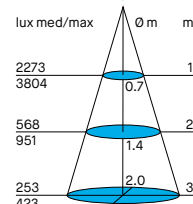

Versioni prodotto disponibili su richiesta - Product versions available upon request - Versions du produit disponibles sur demande - Produktversion auf Anfrage erhältlich

Code	Description
L10F/___/___/___/1	ON-OFF Made in Italy
L10F/___/___/___/2	PUSH/DIM 1-10V Made in Italy
L10F/___/___/___/3	DALI Made in Italy
L10F/___/___/___/6	ON-OFF
L10F/___/___/___/9	Wi-Fi ZIGBEE Made in Italy (Zigbee gateway, not included)
L10F/___/___/___/10	Bluetooth BLL Made in Italy (by APP BLL PLUS: IOS/Android)
L10F/___/___/___/11	Bluetooth CASAMBI Made in Italy (by APP CASAMBI: IOS/Android)

Gestione della luce / Light management, see cat.42

Kit emergenza disponibile su richiesta - Emergency kit available upon request - Kit éclairage secours disponible sur demande - Notfall Kit auf Anfrage erhältlich.

Code	Descrizione	Description	Description	Beschreibung
KIT EM/LED/1H	Kit emergenza per LED 1 ora - Batt.7.2V - 1.5Ah	Emergency kit for LED 1 hour - Batt.7.2V - 1.5Ah	Kit éclairage secours pour LED 1 heure - Batt.7.2V - 1.5Ah	Notfall Kit für LED 1 Stunde - Batt.7.2V - 1.5Ah
KIT EM/LED/3H	Kit emergenza per LED 3 ore - Batt.7.2V - 4Ah	Emergency kit for LED 3 hours - Batt.7.2V - 4Ah	Kit éclairage secours pour LED 3 heures - Batt.7.2V - 4Ah	Notfall Kit für LED 3 Stunden - Batt.7.2V - 4Ah