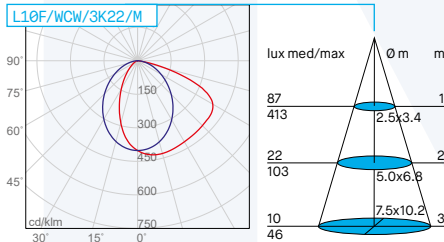

Versioni prodotto disponibili su richiesta - Product versions available upon request - Versions du produit disponibles sur demande - Produktversion auf Anfrage erhältlich

Code	Description
L10F/___W/___/M1	ON-OFF Made in Italy
L10F/___W/___/M2	PUSH/DIM 1-10V Made in Italy
L10F/___W/___/M3	DALI Made in Italy
L10F/___W/___/M6	ON-OFF
L10F/___W/___/M9	Wi-Fi ZIGBEE Made in Italy (Zigbee gateway, not included)
L10F/___W/___/M10	Bluetooth BLL Made in Italy (by APP BLL PLUS: IOS/Android)
L10F/___W/___/M11	Bluetooth CASAMBI Made in Italy (by APP CASAMBI: IOS/Android)

Gestione della luce / Light management, see cat.42

Kit emergenza disponibile su richiesta - Emergency kit available upon request - Kit éclairage secours disponible sur demande - Notfall Kit auf Anfrage erhältlich

Code	Descrizione	Description	Description	Beschreibung
KIT EM/LED/1H	Kit emergenza per LED 1 ora - Batt.7.2V - 1.5Ah	Emergency kit for LED 1 hour - Batt.7.2V - 1.5Ah	Kit éclairage secours pour LED 1 heure - Batt.7.2V - 1.5Ah	Notfall Kit für LED 1 Stunde - Batt.7.2V - 1.5Ah
KIT EM/LED/3H	Kit emergenza per LED 3 ore - Batt.7.2V - 4Ah	Emergency kit for LED 3 hours - Batt.7.2V - 4Ah	Kit éclairage secours pour LED 3 heures - Batt.7.2V - 4Ah	Notfall Kit für LED 3 Stunden - Batt.7.2V - 4Ah