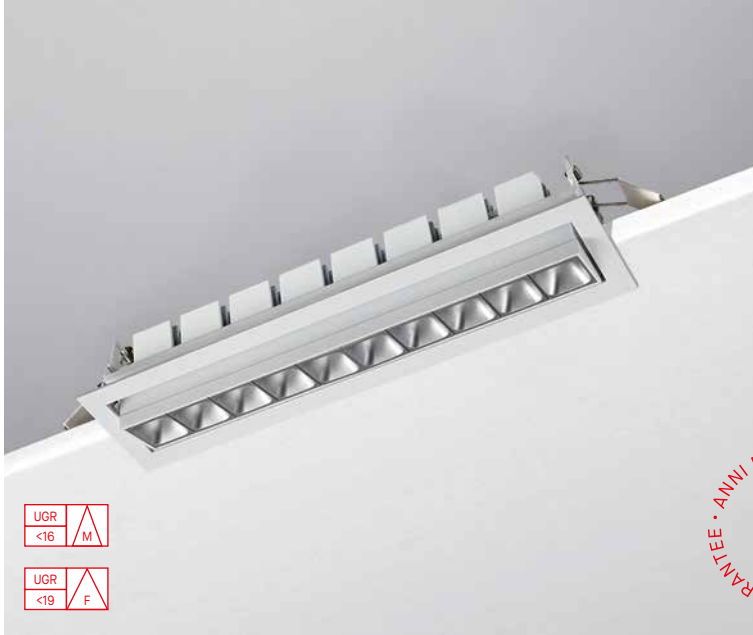

L10A (orientabile - adjustable)

Code	Frame	Nominal/lm	Real/lm	LED/W	System/W	CCT	Beam
L10A/WCM/3K22/_		2100	1925	22	24	3000K	25°
L10A/WCM/4K22/_	W	2200	2017	22	24	4000K	25°
L10A/WCF/3K22/_		2100	1780	22	24	3000K	40°
L10A/WCF/4K22/_		2200	1865	22	24	4000K	40°
L10A/BCM/3K22/_		2100	1925	22	24	3000K	25°
L10A/BCM/4K22/_	B	2200	2017	22	24	4000K	25°
L10A/BCF/3K22/_		2100	1780	22	24	3000K	40°
L10A/BCF/4K22/_		2200	1865	22	24	4000K	40°