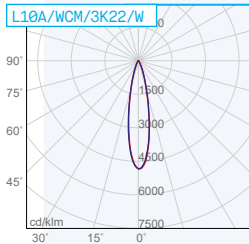

Versioni prodotto disponibili su richiesta - Product versions available upon request - Versions du produit disponibles sur demande - Produktversion auf Anfrage erhältlich

Code	Description
L10A/___/___/_1	ON-OFF Made in Italy
L10A/___/___/_2	PUSH/DIM1-10V Made in Italy
L10A/___/___/_3	DALI Made in Italy
L10A/___/___/_6	ON-OFF
L10A/___/___/_9	Wi-Fi ZIGBEE Made in Italy (Zigbee gateway, not included)
L10A/___/___/_10	Bluetooth BLL Made in Italy (by APP BLL PLUS: IOS/Android)
L10A/___/___/_11	Bluetooth CASAMBI Made in Italy (by APP CASAMBI: IOS/Android)

Gestione della luce / Light management, see cat.42

Kit emergenza disponibile su richiesta - Emergency kit available upon request - Kit éclairage secours disponible sur demande - Notfall Kit auf Anfrage erhältlich.

Code	Descrizione	Description	Description	Beschreibung
KIT EM/LED/1H	Kit emergenza per LED 1 ora - Batt.7.2V - 1.5Ah	Emergency kit for LED 1 hour - Batt.7.2V - 1.5Ah	Kit éclairage secours pour LED 1 heure - Batt.7.2V - 1.5Ah	Notfall Kit für LED 1 Stunde - Batt.7.2V - 1.5Ah
KIT EM/LED/3H	Kit emergenza per LED 3 ore - Batt.7.2V - 4Ah	Emergency kit for LED 3 hours - Batt.7.2V - 4Ah	Kit éclairage secours pour LED 3 heures - Batt.7.2V - 4Ah	Notfall Kit für LED 3 Stunden - Batt.7.2V - 4Ah