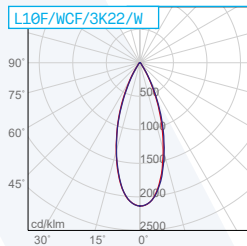

Versioni prodotto disponibili su richiesta - Product versions available upon request - Versions du produit disponibles sur demande - Produktversion auf Anfrage erhältlich

Code	Description
L10F/___/___/___/1	ON-OFF Made in Italy
L10F/___/___/___/2	PUSH/DIM 1-10V Made in Italy
L10F/___/___/___/3	DALI Made in Italy
L10F/___/___/___/6	ON-OFF
L10F/___/___/___/9	Wi-Fi ZIGBEE Made in Italy (Zigbee gateway, not included)
L10F/___/___/___/10	Bluetooth BLL Made in Italy (by APP BLL PLUS: IOS/Android)
L10F/___/___/___/11	Bluetooth CASAMBI Made in Italy (by APP CASAMBI: IOS/Android)

Gestione della luce / Light management, see cat.42

Kit emergenza disponibile su richiesta - Emergency kit available upon request - Kit éclairage secours disponible sur demande - Notfall Kit auf Anfrage erhältlich.

Code	Descrizione	Description	Description	Beschreibung
KIT EM/LED/1H	Kit emergenza per LED 1 ora - Batt.7.2V - 1.5Ah	Emergency kit for LED 1 hour - Batt.7.2V - 1.5Ah	Kit éclairage secours pour LED 1 heure - Batt.7.2V - 1.5Ah	Notfall Kit für LED 1 Stunde - Batt.7.2V - 1.5Ah
KIT EM/LED/3H	Kit emergenza per LED 3 ore - Batt.7.2V - 4Ah	Emergency kit for LED 3 hours - Batt.7.2V - 4Ah	Kit éclairage secours pour LED 3 heures - Batt.7.2V - 4Ah	Notfall Kit für LED 3 Stunden - Batt.7.2V - 4Ah