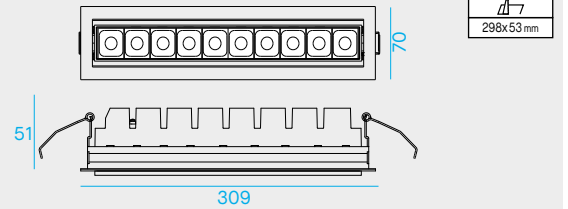

Incasso a LED per installazione a soffitto. Versione orientabile.

Recessed LED fitting for false ceiling installation. Adjustable version.

Appareil à encastrer LED pour installation dans faux-plafond. Version réglable.