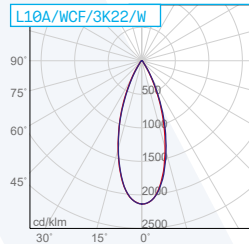

Versioni prodotto disponibili su richiesta - Product versions available upon request - Versions du produit disponibles sur demande - Produktversion auf Anfrage erhältlich

Code	Description
L10A/___/___/_1	ON-OFF Made in Italy
L10A/___/___/_2	PUSH/DIM1-10V Made in Italy
L10A/___/___/_3	DALI Made in Italy
L10A/___/___/_6	ON-OFF
L10A/___/___/_9	Wi-Fi ZIGBEE Made in Italy (Zigbee gateway, not included)
L10A/___/___/_10	Bluetooth BLL Made in Italy (by APP BLL PLUS: IOS/Android)
L10A/___/___/_11	Bluetooth CASAMBI Made in Italy (by APP CASAMBI: IOS/Android)

Gestione della luce / Light management, see cat.42

Kit emergenza disponibile su richiesta - Emergency kit available upon request - Kit éclairage secours disponible sur demande - Notfall Kit auf Anfrage erhältlich.

Code	Descrizione	Description	Description	Beschreibung
KIT EM/LED/1H	Kit emergenza per LED 1 ora - Batt.7.2V - 1.5Ah	Emergency kit for LED 1 hour - Batt.7.2V - 1.5Ah	Kit éclairage secours pour LED 1 heure - Batt.7.2V - 1.5Ah	Notfall Kit für LED 1 Stunde - Batt.7.2V - 1.5Ah
KIT EM/LED/3H	Kit emergenza per LED 3 ore - Batt.7.2V - 4Ah	Emergency kit for LED 3 hours - Batt.7.2V - 4Ah	Kit éclairage secours pour LED 3 heures - Batt.7.2V - 4Ah	Notfall Kit für LED 3 Stunden - Batt.7.2V - 4Ah