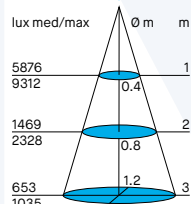

Versioni prodotto disponibili su richiesta - Product versions available upon request - Versions du produit disponibles sur demande - Produktversion auf Anfrage erhältlich

Code	Description
L10F/___/___/___/1	ON-OFF Made in Italy
L10F/___/___/___/2	PUSH/DIM 1-10V Made in Italy
L10F/___/___/___/3	DALI Made in Italy
L10F/___/___/___/6	ON-OFF
L10F/___/___/___/9	Wi-Fi ZIGBEE Made in Italy (Zigbee gateway, not included)
L10F/___/___/___/10	Bluetooth BLL Made in Italy (by APP BLL PLUS: IOS/Android)
L10F/___/___/___/11	Bluetooth CASAMBI Made in Italy (by APP CASAMBI: IOS/Android)

Gestione della luce / Light management, see cat.42

Kit emergenza disponibile su richiesta - Emergency kit available upon request - Kit éclairage secours disponible sur demande - Notfall Kit auf Anfrage erhältlich.

Code	Descrizione	Description	Description	Beschreibung
KIT EM/LED/1H	Kit emergenza per LED 1 ora - Batt.7.2V - 1.5Ah	Emergency kit for LED 1 hour - Batt.7.2V - 1.5Ah	Kit éclairage secours pour LED 1 heure - Batt.7.2V - 1.5Ah	Notfall Kit für LED 1 Stunde - Batt.7.2V - 1.5Ah
KIT EM/LED/3H	Kit emergenza per LED 3 ore - Batt.7.2V - 4Ah	Emergency kit for LED 3 hours - Batt.7.2V - 4Ah	Kit éclairage secours pour LED 3 heures - Batt.7.2V - 4Ah	Notfall Kit für LED 3 Stunden - Batt.7.2V - 4Ah