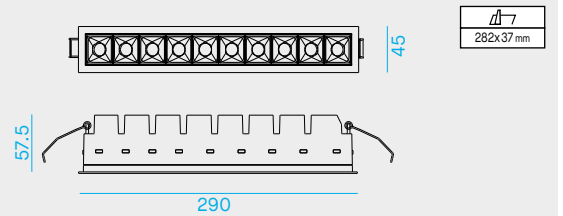

L10F (fisso - fixed)

Code	Frame	Nominal/lm	Real/lm	LED/W	System/W	CCT	Beam
L10F/WCM/3K22/_		2100	1925	22	24	3000K	25°
L10F/WCM/4K22/_	W	2200	2017	22	24	4000K	25°
L10F/WCF/3K22/_		2100	1780	22	24	3000K	40°
L10F/WCF/4K22/_		2200	1865	22	24	4000K	40°
L10F/BCM/3K22/_		2100	1925	22	24	3000K	25°
L10F/BCM/4K22/_	B	2200	2017	22	24	4000K	25°
L10F/BCF/3K22/_		2100	1780	22	24	3000K	40°
L10F/BCF/4K22/_		2200	1865	22	24	4000K	40°