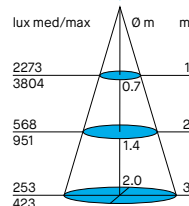

Versioni prodotto disponibili su richiesta - Product versions available upon request - Versions du produit disponibles sur demande - Produktversion auf Anfrage erhältlich

Code	Description
L10A/___/___/_1	ON-OFF Made in Italy
L10A/___/___/_2	PUSH/DIM1-10V Made in Italy
L10A/___/___/_3	DALI Made in Italy
L10A/___/___/_6	ON-OFF
L10A/___/___/_9	Wi-Fi ZIGBEE Made in Italy (Zigbee gateway, not included)
L10A/___/___/_10	Bluetooth BLL Made in Italy (by APP BLL PLUS: IOS/Android)
L10A/___/___/_11	Bluetooth CASAMBI Made in Italy (by APP CASAMBI: IOS/Android)

Gestione della luce / Light management, see cat.42

Kit emergenza disponibile su richiesta - Emergency kit available upon request - Kit éclairage secours disponible sur demande - Notfall Kit auf Anfrage erhältlich.

Code	Descrizione	Description	Description	Beschreibung
KIT EM/LED/1H	Kit emergenza per LED 1 ora - Batt.7.2V - 1.5Ah	Emergency kit for LED 1 hour - Batt.7.2V - 1.5Ah	Kit éclairage secours pour LED 1 heure - Batt.7.2V - 1.5Ah	Notfall Kit für LED 1 Stunde - Batt.7.2V - 1.5Ah
KIT EM/LED/3H	Kit emergenza per LED 3 ore - Batt.7.2V - 4Ah	Emergency kit for LED 3 hours - Batt.7.2V - 4Ah	Kit éclairage secours pour LED 3 heures - Batt.7.2V - 4Ah	Notfall Kit für LED 3 Stunden - Batt.7.2V - 4Ah