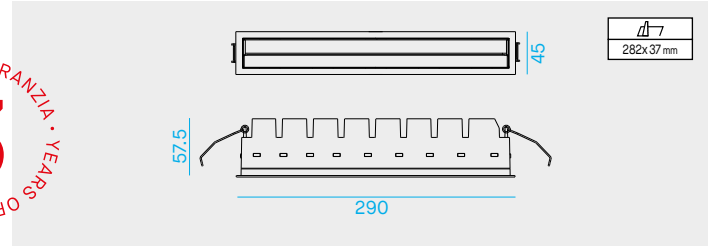

L10F/___W (wallwasher)

Code	Frame	Nominal/lm	Real/lm	LED/W	System/W	CCT	Beam
L10F/WCW/3K22/M	W	2100	999	22	24	3000K	--
L10F/WCW/4K22/M	W	2200	1047	22	24	4000K	--
L10F/BCW/3K22/M	B	2100	999	22	24	3000K	--
L10F/BCW/4K22/M	B	2200	1047	22	24	4000K	--

3 ANNI DI GARANZIA
3 YEARS OF GUARANTEE

Incasso a LED per installazione a soffitto. Versione wallwasher.

Recessed LED fitting for false ceiling installation. Wallwasher version.

Appareil à encastrer LED pour installation dans faux-plafond. Version wallwasher.

LED-Einbau für Deckeninstallation in 3 Massen.

LED OSRAM CRI>90

OSRAM LED CRI>90

LED OSRAM IRC>90

LED OSRAM CRI>90

Lifetime 50.000h (L70B10).

Lifetime 50.000h (L70B10).

Durée de vie 50.000h (L70B10).

Lebensdauer 50.000h (L70B10).

Corpo in alluminio. Cornice bianco o nera.

Body in aluminium. White or black frame.

Corps en aluminium. Cadre blanc ou noir.

Körper Aluminium. Weißer oder schwarzer Rahmen

Riflettore in policarbonato: M= argento opaco

Polycarbonate reflector: M= silver mat

Réflecteur en polycarbonate: M= argent mat

Polycarbonat Reflektor: M= Silber matt

Alimentatore 220-240V - 50/60Hz incluso.

220-240V - 50/60Hz power supply included.

Alimentation 220-240V - 50/60Hz incluse.

Netzgerät 220-240V - 50/60Hz enthalten.