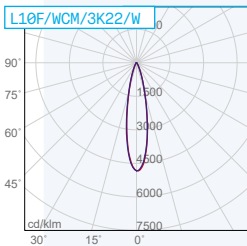

Versioni prodotto disponibili su richiesta - Product versions available upon request - Versions du produit disponibles sur demande - Produktversion auf Anfrage erhältlich

Code	Description
L10F/___/___/___/1	ON-OFF Made in Italy
L10F/___/___/___/2	PUSH/DIM 1-10V Made in Italy
L10F/___/___/___/3	DALI Made in Italy
L10F/___/___/___/6	ON-OFF
L10F/___/___/___/9	Wi-Fi ZIGBEE Made in Italy (Zigbee gateway, not included)
L10F/___/___/___/10	Bluetooth BLL Made in Italy (by APP BLL PLUS: IOS/Android)
L10F/___/___/___/11	Bluetooth CASAMBI Made in Italy (by APP CASAMBI: IOS/Android)

Gestione della luce / Light management, see cat.42

Kit emergenza disponibile su richiesta - Emergency kit available upon request - Kit éclairage secours disponible sur demande - Notfall Kit auf Anfrage erhältlich.

Code	Descrizione	Description	Description	Beschreibung
KIT EM/LED/1H	Kit emergenza per LED 1 ora - Batt.7.2V - 1.5Ah	Emergency kit for LED 1 hour - Batt.7.2V - 1.5Ah	Kit éclairage secours pour LED 1 heure - Batt.7.2V - 1.5Ah	Notfall Kit für LED 1 Stunde - Batt.7.2V - 1.5Ah
KIT EM/LED/3H	Kit emergenza per LED 3 ore - Batt.7.2V - 4Ah	Emergency kit for LED 3 hours - Batt.7.2V - 4Ah	Kit éclairage secours pour LED 3 heures - Batt.7.2V - 4Ah	Notfall Kit für LED 3 Stunden - Batt.7.2V - 4Ah