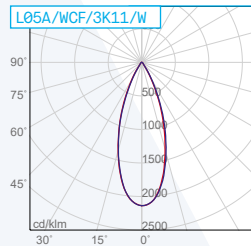

Versioni prodotto disponibili su richiesta - Product versions available upon request - Versions du produit disponibles sur demande - Produktversion auf Anfrage erhältlich

Code	Description
L05A/_/_/_/_/_1	ON-OFF Made in Italy
L05A/_/_/_/_/_2	PUSH/DIM 1-10V Made in Italy
L05A/_/_/_/_/_3	DALI Made in Italy
L05A/_/_/_/_/_6	ON-OFF
L05A/_/_/_/_/_9	Wi-Fi ZIGBEE Made in Italy (Zigbee gateway, not included)
L05A/_/_/_/_/_10	Bluetooth BLL Made in Italy (by APP BLL PLUS: IOS/Android)
L05A/_/_/_/_/_11	Bluetooth CASAMBI Made in Italy (by APP CASAMBI: IOS/Android)

Gestione della luce / Light management, see [cat.42](#)

Kit emergenza disponibile su richiesta - Emergency kit available upon request - Kit éclairage secours disponible sur demande - Notfall Kit auf Anfrage erhältlich.

Code	Descrizione	Description	Description	Beschreibung
KIT EM/LED/1H	Kit emergenza per LED 1 ora - Batt.7.2V - 1.5Ah	Emergency kit for LED 1 hour - Batt.7.2V - 1.5Ah	Kit éclairage secours pour LED 1 heure - Batt.7.2V - 1.5Ah	Notfall Kit für LED 1 Stunde - Batt.7.2V - 1.5Ah
KIT EM/LED/3H	Kit emergenza per LED 3 ore - Batt.7.2V - 4Ah	Emergency kit for LED 3 hours - Batt.7.2V - 4Ah	Kit éclairage secours pour LED 3 heures - Batt.7.2V - 4Ah	Notfall Kit für LED 3 Stunden - Batt.7.2V - 4Ah