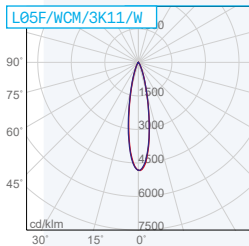

Versioni prodotto disponibili su richiesta - Product versions available upon request - Versions du produit disponibles sur demande - Produktversion auf Anfrage erhältlich

Code	Description
L05F/___/___/_1	ON-OFF Made in Italy
L05F/___/___/_2	PUSH/DIM 1-10V Made in Italy
L05F/___/___/_3	DALI Made in Italy
L05F/___/___/_6	ON-OFF
L05F/___/___/_9	Wi-Fi ZIGBEE Made in Italy (Zigbee gateway, not included)
L05F/___/___/_10	Bluetooth BLL Made in Italy (by APP BLL PLUS: IOS/Android)
L05F/___/___/_11	Bluetooth CASAMBI Made in Italy (by APP CASAMBI: IOS/Android)

Gestione della luce / Light management, see [cat.42](#)

Kit emergenza disponibile su richiesta - Emergency kit available upon request - Kit éclairage secours disponible sur demande - Notfall Kit auf Anfrage erhältlich.

Code	Descrizione	Description	Description	Beschreibung
KIT EM/LED/1H	Kit emergenza per LED 1 ora - Batt.7.2V - 1.5Ah	Emergency kit for LED 1 hour - Batt.7.2V - 1.5Ah	Kit éclairage secours pour LED 1 heure - Batt.7.2V - 1.5Ah	Notfall Kit für LED 1 Stunde - Batt.7.2V - 1.5Ah
KIT EM/LED/3H	Kit emergenza per LED 3 ore - Batt.7.2V - 4Ah	Emergency kit for LED 3 hours - Batt.7.2V - 4Ah	Kit éclairage secours pour LED 3 heures - Batt.7.2V - 4Ah	Notfall Kit für LED 3 Stunden - Batt.7.2V - 4Ah