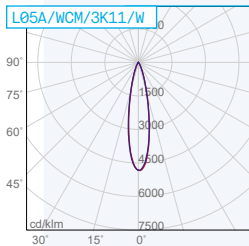

Versioni prodotto disponibili su richiesta - Product versions available upon request - Versions du produit disponibles sur demande - Produktversion auf Anfrage erhältlich

Code	Description
L05A/_/_/_/_/_1	ON-OFF Made in Italy
L05A/_/_/_/_/_2	PUSH/DIM 1-10V Made in Italy
L05A/_/_/_/_/_3	DALI Made in Italy
L05A/_/_/_/_/_6	ON-OFF
L05A/_/_/_/_/_9	Wi-Fi ZIGBEE Made in Italy (Zigbee gateway, not included)
L05A/_/_/_/_/_10	Bluetooth BLL Made in Italy (by APP BLL PLUS: IOS/Android)
L05A/_/_/_/_/_11	Bluetooth CASAMBI Made in Italy (by APP CASAMBI: IOS/Android)

Gestione della luce / Light management, see [cat.42](#)

Kit emergenza disponibile su richiesta - Emergency kit available upon request - Kit éclairage secours disponible sur demande - Notfall Kit auf Anfrage erhältlich.

Code	Descrizione	Description	Description	Beschreibung
KIT EM/LED/1H	Kit emergenza per LED 1 ora - Batt.7.2V - 1.5Ah	Emergency kit for LED 1 hour - Batt.7.2V - 1.5Ah	Kit éclairage secours pour LED 1 heure - Batt.7.2V - 1.5Ah	Notfall Kit für LED 1 Stunde - Batt.7.2V - 1.5Ah
KIT EM/LED/3H	Kit emergenza per LED 3 ore - Batt.7.2V - 4Ah	Emergency kit for LED 3 hours - Batt.7.2V - 4Ah	Kit éclairage secours pour LED 3 heures - Batt.7.2V - 4Ah	Notfall Kit für LED 3 Stunden - Batt.7.2V - 4Ah