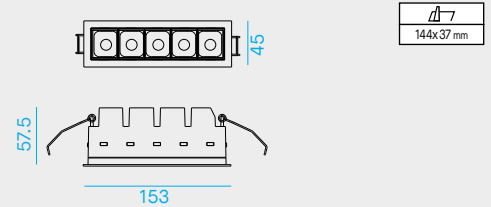

L05F (fisso - fixed)

Code	Frame	Nominal/lm	Real/lm	LED/W	System/W	CCT	Beam
L05F/WCM/3K11/_	W	1050	963	11	13	3000K	25°
L05F/WCM/4K11/_		1100	1009	11	13	4000K	25°
L05F/WCF/3K11/_		1050	890	11	13	3000K	40°
L05F/WCF/4K11/_	B	1100	932	11	13	4000K	40°
L05F/BCM/3K11/_		1050	963	11	13	3000K	25°
L05F/BCM/4K11/_		1100	1009	11	13	4000K	25°
L05F/BCF/3K11/_		1050	890	11	13	3000K	40°
L05F/BCF/4K11/_		1100	932	11	13	4000K	40°