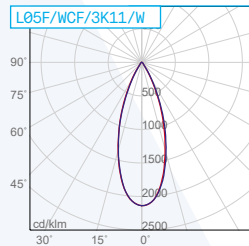

Versioni prodotto disponibili su richiesta - Product versions available upon request - Versions du produit disponibles sur demande - Produktversion auf Anfrage erhältlich

Code	Description
L05F/___/___/_1	ON-OFF Made in Italy
L05F/___/___/_2	PUSH/DIM 1-10V Made in Italy
L05F/___/___/_3	DALI Made in Italy
L05F/___/___/_6	ON-OFF
L05F/___/___/_9	Wi-Fi ZIGBEE Made in Italy (Zigbee gateway, not included)
L05F/___/___/_10	Bluetooth BLL Made in Italy (by APP BLL PLUS: IOS/Android)
L05F/___/___/_11	Bluetooth CASAMBI Made in Italy (by APP CASAMBI: IOS/Android)

Gestione della luce / Light management, see [cat.42](#)

Kit emergenza disponibile su richiesta - Emergency kit available upon request - Kit éclairage secours disponible sur demande - Notfall Kit auf Anfrage erhältlich.

Code	Descrizione	Description	Description	Beschreibung
KIT EM/LED/1H	Kit emergenza per LED 1 ora - Batt.7.2V - 1.5Ah	Emergency kit for LED 1 hour - Batt.7.2V - 1.5Ah	Kit éclairage secours pour LED 1 heure - Batt.7.2V - 1.5Ah	Notfall Kit für LED 1 Stunde - Batt.7.2V - 1.5Ah
KIT EM/LED/3H	Kit emergenza per LED 3 ore - Batt.7.2V - 4Ah	Emergency kit for LED 3 hours - Batt.7.2V - 4Ah	Kit éclairage secours pour LED 3 heures - Batt.7.2V - 4Ah	Notfall Kit für LED 3 Stunden - Batt.7.2V - 4Ah