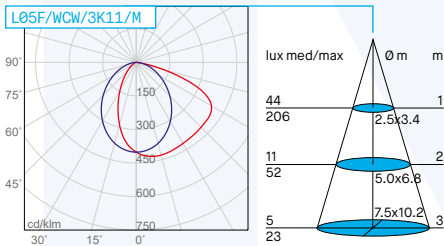

Versioni prodotto disponibili su richiesta - Product versions available upon request - Versions du produit disponibles sur demande - Produktversion auf Anfrage erhältlich

Code	Description
L05F/_W/_/_/M1	ON-OFF Made in Italy
L05F/_W/_/_/M2	PUSH/DIM 1-10V Made in Italy
L05F/_W/_/_/M3	DALI Made in Italy
L05F/_W/_/_/M6	ON-OFF
L05F/_W/_/_/M9	Wi-Fi ZIGBEE Made in Italy (Zigbee gateway, not included)
L05F/_W/_/_/M10	Bluetooth BLL Made in Italy (by APP BLL PLUS: IOS/Android)
L05F/_W/_/_/M11	Bluetooth CASAMBI Made in Italy (by APP CASAMBI: IOS/Android)

Gestione della luce / Light management, see cat.42

Kit emergenza disponibile su richiesta - Emergency kit available upon request - Kit éclairage secours disponible sur demande - Notfall Kit auf Anfrage erhältlich

Code	Descrizione	Description	Description	Beschreibung
KIT EM/LED/1H	Kit emergenza per LED 1 ora - Batt.7.2V - 1.5Ah	Emergency kit for LED 1 hour - Batt.7.2V - 1.5Ah	Kit éclairage secours pour LED 1 heure - Batt.7.2V - 1.5Ah	Notfall Kit für LED 1 Stunde - Batt.7.2V - 1.5Ah
KIT EM/LED/3H	Kit emergenza per LED 3 ore - Batt.7.2V - 4Ah	Emergency kit for LED 3 hours - Batt.7.2V - 4Ah	Kit éclairage secours pour LED 3 heures - Batt.7.2V - 4Ah	Notfall Kit für LED 3 Stunden - Batt.7.2V - 4Ah