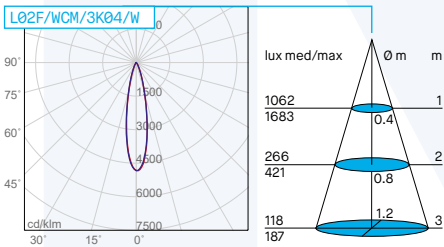

Versioni prodotto disponibili su richiesta - Product versions available upon request - Versions du produit disponibles sur demande - Produktversion auf Anfrage erhältlich

Code	Description
L02F/___/___/_1	ON-OFF Made in Italy
L02F/___/___/_2	PUSH/DIM 1-10V Made in Italy
L02F/___/___/_3	DALI Made in Italy
L02F/___/___/_6	ON-OFF
L02F/___/___/_9	Wi-Fi ZIGBEE Made in Italy (Zigbee gateway, not included)
L02F/___/___/_10	Bluetooth BLL Made in Italy (by APP BLL PLUS: IOS/Android)
L02F/___/___/_11	Bluetooth CASAMBI Made in Italy (by APP CASAMBI: IOS/Android)

Gestione della luce / Light management, see cat.42

Kit emergenza disponibile su richiesta - Emergency kit available upon request - Kit éclairage secours disponible sur demande - Notfall Kit auf Anfrage erhältlich.

Code	Descrizione	Description	Description	Beschreibung
KIT EM/LED/1H	Kit emergenza per LED 1 ora - Batt.7.2V - 1.5Ah	Emergency kit for LED 1 hour - Batt.7.2V - 1.5Ah	Kit éclairage secours pour LED 1 heure - Batt.7.2V - 1.5Ah	Notfall Kit für LED 1 Stunde - Batt.7.2V - 1.5Ah
KIT EM/LED/3H	Kit emergenza per LED 3 ore - Batt.7.2V - 4Ah	Emergency kit for LED 3 hours - Batt.7.2V - 4Ah	Kit éclairage secours pour LED 3 heures - Batt.7.2V - 4Ah	Notfall Kit für LED 3 Stunden - Batt.7.2V - 4Ah