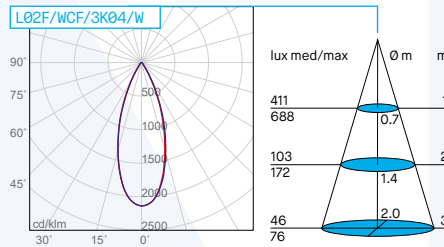

Versioni prodotto disponibili su richiesta - Product versions available upon request - Versions du produit disponibles sur demande - Produktversion auf Anfrage erhältlich

Code	Description
L02F/___/___/_1	ON-OFF Made in Italy
L02F/___/___/_2	PUSH/DIM 1-10V Made in Italy
L02F/___/___/_3	DALI Made in Italy
L02F/___/___/_6	ON-OFF
L02F/___/___/_9	Wi-Fi ZIGBEE Made in Italy (Zigbee gateway, not included)
L02F/___/___/_10	Bluetooth BLL Made in Italy (by APP BLL PLUS: IOS/Android)
L02F/___/___/_11	Bluetooth CASAMBI Made in Italy (by APP CASAMBI: IOS/Android)

Gestione della luce / Light management, see cat.42

Kit emergenza disponibile su richiesta - Emergency kit available upon request - Kit éclairage secours disponible sur demande - Notfall Kit auf Anfrage erhältlich.

Code	Descrizione	Description	Description	Beschreibung
KIT EM/LED/1H	Kit emergenza per LED 1 ora - Batt.7.2V - 1.5Ah	Emergency kit for LED 1 hour - Batt.7.2V - 1.5Ah	Kit éclairage secours pour LED 1 heure - Batt.7.2V - 1.5Ah	Notfall Kit für LED 1 Stunde - Batt.7.2V - 1.5Ah
KIT EM/LED/3H	Kit emergenza per LED 3 ore - Batt.7.2V - 4Ah	Emergency kit for LED 3 hours - Batt.7.2V - 4Ah	Kit éclairage secours pour LED 3 heures - Batt.7.2V - 4Ah	Notfall Kit für LED 3 Stunden - Batt.7.2V - 4Ah