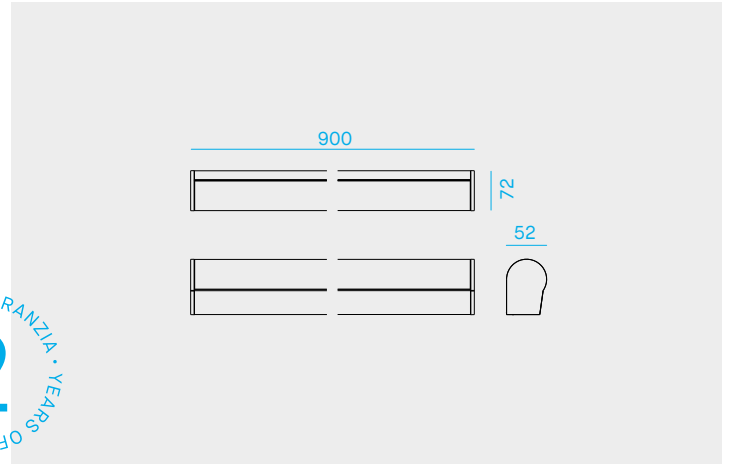

DL018

Code	Nominal/lm	W	CCT	Driver
DL018/CR	1500	18	3000K	on-off

2 ANNI DI GARANZIA • YEARS OF WARRANTY

Apparecchio LED a parete.	Wall-mounted LED luminaire.	Applique LED.	LED Wandleuchte.
LED Edison	Edison LED.	LED Edison	Edison LED.
Lifetime 40.000h (rendimento 70%).	Lifetime 40.000h (70% lumen maintenance).	Durée de vie 40.000h (rendement 70%).	Lebensdauer 40.000h (Lichtstrom 70%).
Corpo cromato e diffusore opale in policarbonato.	Chrome body and opal polycarbonate diffuser.	Corps chromé et diffuseur opale en polycarbonate.	Verchromter Korpus und opaler Diffusor in Polycarbonat.
Alimentatore 220-240V - 50/60Hz incluso.	220-240V - 50/60Hz power supply included.	Alimentation 220-240V - 50/60Hz incluse.	Netzgerät 220-240V - 50/60Hz enthalten.