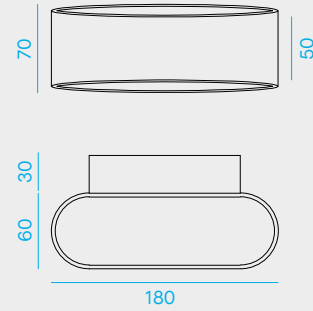

DL005

Code	Nominal/lm	W	CCT	Driver
DL005/BI	800	7,5	3000K	on-off
DL005/AL	800	7,5	3000K	on-off

2 ANNI DI GARANZIA • YEARS OF WARRANTY

Apparecchio LED a parete a luce indiretta.

LED Zigen

Lifetime 40.000h (rendimento 70%).

Corpo in alluminio pressofuso verniciato bianco opaco o alluminio.

Alimentatore 220-240V - 50/60Hz incluso.

Wall-mounted LED luminaire for indirect light effect.

Zigen LED

Lifetime 40.000h (70% lumen maintenance).

Body in die-cast aluminium painted mat white or aluminium.

220-240V - 50/60Hz power supply included.

Applique LED avec effet lumière indirecte.

LED Zigen

Durée de vie 40.000h (rendement 70%).

Corps en presso fusion d'aluminium peint blanc ou aluminium.