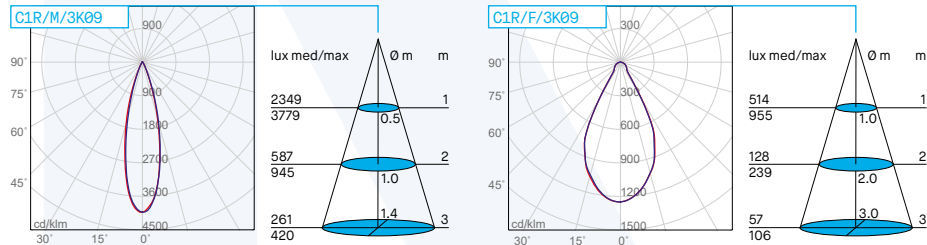

Riflettore in policarbonato incluso nel codice prodotto. Disponibile su richiesta - Polycarbonate reflector included in the product code but available upon request - Réflecteur en polycarbonate inclus dans le code du produit. Disponible sur demande - Polykarbonat Reflektor im Produkt Code enthalten. Auf Anfrage erhältlich.

Code	Descrizione	Description	Description	Beschreibung
B _/_/_/_/_/B	Riflettore fisso tondo colore nero	Fixed round reflector black colour	Réflecteur fixe rond noir	Fixer runder Reflektor schwarz
M _/_/_/_/_/M	Riflettore fisso tondo argento opaco	Fixed round reflector silver matt	Réflecteur fixe rond argent mat	Fixer runder Reflektor matt silber
W _/_/_/_/_/W	Riflettore fisso tondo colore bianco	Fixed round reflector white colour	Réflecteur fixe rond blanc	Fixer runder Reflektor weiss

Versioni prodotto disponibili su richiesta - Product versions available upon request - Versions du produit disponibles sur demande - Produktversion auf Anfrage erhältlich

Code	Description
C1R/_/_/_/_/_/1	ON-OFF Made in Italy
C1R/_/_/_/_/_/2	PUSH/DIM 1-10V Made in Italy
C1R/_/_/_/_/_/3	DALI Made in Italy
C1R/_/_/_/_/_/6	ON-OFF
C1R/_/_/_/_/_/9	Wi-Fi ZIGBEE Made in Italy (Zigbee gateway, not included) - Not C1R/_/_/_/_/_/09/_ versions *
C1R/_/_/_/_/_/10	Bluetooth BLL Made in Italy (by APP BLL PLUS: IOS/Android) - Not C1R/_/_/_/_/_/09/_ versions *
C1R/_/_/_/_/_/11	Bluetooth CASAMBI Made in Italy (by APP CASAMBI: IOS/Android) - Not C1R/_/_/_/_/_/09/_ versions *

Gestione della luce / Light management, see [cat.42](#) * Interfacce per gestione della luce - Light management control units see [cat.42](#)

Kit emergenza disponibile su richiesta - Emergency kit available upon request - Kit éclairage secours disponible sur demande - Notfall Kit auf Anfrage erhältlich.

Code	Descrizione	Description	Description	Beschreibung
KIT EM/LED/1H	Kit emergenza per LED 1 ora - Batt.7.2V - 1.5Ah	Emergency kit for LED 1 hour - Batt.7.2V - 1.5Ah	Kit éclairage secours pour LED 1 heure - Batt.7.2V - 1.5Ah	Notfall Kit für LED 1 Stunde - Batt.7.2V - 1.5Ah
KIT EM/LED/3H	Kit emergenza per LED 3 ore - Batt.7.2V - 4Ah	Emergency kit for LED 3 hours - Batt.7.2V - 4Ah	Kit éclairage secours pour LED 3 heures - Batt.7.2V - 4Ah	Notfall Kit für LED 3 Stunden - Batt.7.2V - 4Ah