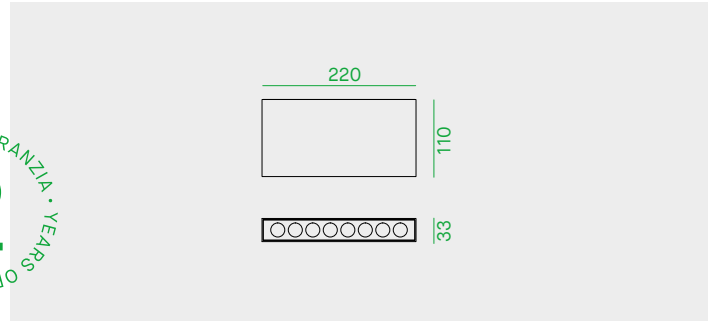

**BP22/1C**

Code	Nominal/lm	Real/lm	W	CCT	Beam
<b>BP22/1C/3K/W</b>	1300	938	14	3000K	40° ASY
<b>BP22/1C/4K/W</b>	1400	1000	14	4000K	
<b>BP22/1C/3K/G</b>	1300	938	14	3000K	
<b>BP22/1C/4K/G</b>	1400	1000	14	4000K	
<b>BP22/1C/3K/A</b>	1300	938	14	3000K	
<b>BP22/1C/4K/A</b>	1400	1000	14	4000K	

Applique LED mono emission rettangolare IP67 per installazione a parete.

Rectangular mono-emission LED luminaire in IP67 for wall-mounted installation.

Applique LED rectangulaire mono-émission IP67 pour installation murale.

Rechteckige LED-Leuchte mit einseitiger Abstrahlung in IP67 für Wand-Installation

LED CREE

CREE LED.

LED CREE

CREE LED.

Lifetime 50.000h (rendimento 70%).

Lifetime 50.000h (70% lumen maintenance).

Durée de vie 50.000h (rendement 70%).

Lebensdauer 50.000h (Lichtstrom 70%).

Corpo in pressofusione di alluminio verniciato bianco, antracite o grigio

Body in white, anthracite or grey painted die-cast aluminum.

Corps en aluminium moulé sous pression peint blanc, anthracite ou gris.