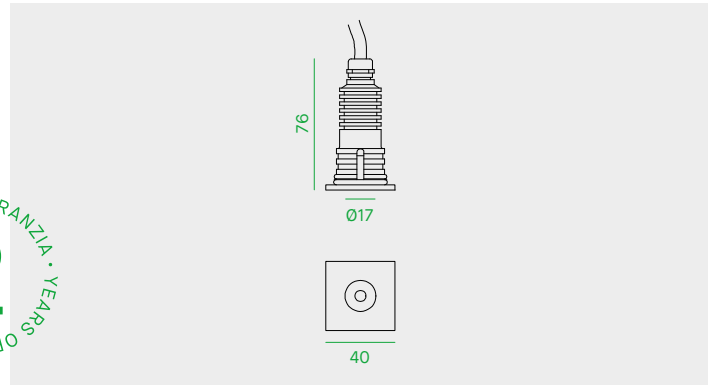

90971 ALUMINIUM

Code (white)	Code (black)	Nominal/lm	W	CCT	Beam
90971/10/3K/W	90971/10/3K/B	160	3	3000K	10°
90971/10/4K/W	90971/10/4K/B	180	3	4000K	10°
90971/45/3K/W	90971/45/3K/B	160	3	3000K	45°
90971/45/4K/W	90971/45/4K/B	180	3	4000K	45°

Downlight LED quadro per installazione a parete o a soffitto.

Square recessed LED luminaire for wall or ceiling installation.

Luminaire carré pour installation au plafond ou murale.

LED-Strahler, quadrat, für Decken- und Wandinstallation.