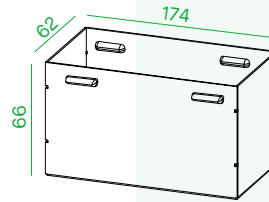

Controcassa in alluminio inclusa. Housing in aluminium included. Boîtier d'encastrement en aluminium inclus. Aluminium-Einbaugehäuse enthalten.