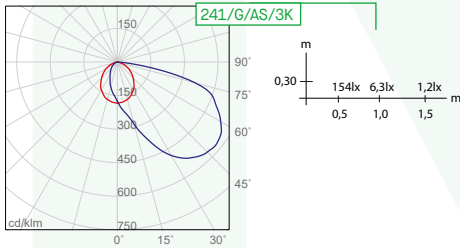

Controcassa in alluminio inclusa. Housing in aluminium included. Boîtier d'encastrement en aluminium inclus. Aluminium-Einbaugehäuse enthalten.