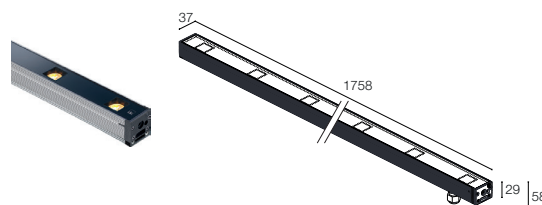

Neva 6.1 - Neva 6.2

Outdoor linear profile / Profili lineari da esterno

Neva 6.1

Neva 6.2

DESCRIPTION

linear profile for outdoor applications; surface mounted (ceiling, wall, floor) with brackets or recessed (ceiling, floor, wall) with outer casing; 30W (Neva 6.1), 50W (Neva 6.2); 24Vdc; Lumen output at source: 3100 lm, amber: 774 lm 4000K: 1135 lm 5000K: 1191 lm (4000K, Neva 6.1); 5162 lm, amber: 1288 lm 4000K: 1890 lm 5000K: 1984 lm (4000K, Neva 6.2); Delivered lumen output: 2212 lm, amber: 552 lm 4000K: 810 lm 5000K: 850 lm (4000K, 26°, Neva 6.1); 3687 lm, amber: 920 lm 4000K: 1350 lm 5000K: 1417 lm (4000K, 26°, Neva 6.2); 9 (Neva 6.1), 15 (Neva 6.2) LED groups pitch 120 mm; LED colour: dynamic white: amber, 4000K, 5000K; Optics: 15°, 26°, 30°, 24°x46°; body in anodized aluminium, screen in tempered and serigraphed glass; power supply unit not included; includes 1,5 m neoprene cable, 05RN-F 4x0,50 Ø5,8 mm; Ingress protection: IP67; Impact resistance: IK06; Protection systems: IPS, NTC; Operating temperature: -20°C — +45°C; Maximum device temperature: 45°C (Ta 25°C); Glow wire test: 960°; Photobiological safety: risk group 1 according to EN6 2471:2006; Appliance class: III; Weight: 1870 g (Neva 6.1), 3150 g (Neva 6.2); Dimensions: 1037x37x58mm (Neva 6.1), 1758x37x58mm (Neva 6.2); Accessories: WB6521 Stainless steel painted black anti-glare shield - 1033 mm (Neva 6.1), WB6522 Stainless steel painted black anti-glare shield - 1754 mm (Neva 6.2), WC6521 Aluminium outer casing - 1042 mm (Neva 6.1), WC6522 Aluminium outer casing - 1763 mm (Neva 6.2), WC6721 Aluminium outer casing for plasterboard - 1042 mm (Neva 6.1), WC6722 Aluminium outer casing for plasterboard - 1763 mm (Neva 6.2), WF7205 Neoprene cable - 5 m 05RN-F 4x0,50 Ø5,8 mm, WF7210 Neoprene cable - 10 m 05RN-F 4x0,50 Ø5,8 mm, WF7215 Neoprene cable - 15 m 05RN-F 4x0,50 Ø5,8 mm, WF7220 Neoprene cable - 20 m 05RN-F 4x0,50 Ø5,8 mm, WH6021 Honeycomb louvre (Neva 6.1), WH6022 Honeycomb louvre (Neva 6.2), WM0601 Pair of brackets h 75 mm, WM0602 Pair of brackets h 140 mm, WN6001 Anti-fall kit, WN6005 Alignment kit for outer casing; Energy efficiency class: A / A+ / A++.