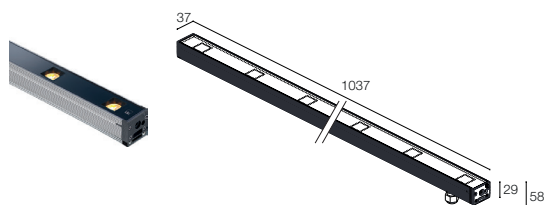

Neva 6.1 - Neva 6.2

Outdoor linear profile / Profili lineari da esterno

Neva 6.1

Neva 6.2

DESCRIPTION

linear profile for outdoor applications; surface mounted (ceiling, wall, floor) with brackets or recessed (ceiling, floor, wall) with outer casing; 30W (Neva 6.1), 50W (Neva 6.2); 24Vdc; Lumen output at source: 3100 lm, amber: 774 lm 4000K: 1135 lm 5000K: 1191 lm (4000K, Neva 6.1); 5162 lm, amber: 1288 lm 4000K: 1890 lm 5000K: 1984 lm (4000K, Neva 6.2); Delivered lumen output: 2212 lm, amber: 552 lm 4000K: 810 lm 5000K: 850 lm (4000K, 26°, Neva 6.1); 3687 lm, amber: 920 lm 4000K: 1350 lm 5000K: 1417 lm (4000K, 26°, Neva 6.2); 9 (Neva 6.1), 15 (Neva 6.2) LED groups pitch 120 mm; LED colour: dynamic white: amber, 4000K, 5000K; Optics: 15°, 26°, 30°, 24°x46°; body in anodized aluminium, screen in tempered and serigraphed glass; power supply unit not included; includes 1,5 m neoprene cable, 05RN-F 4x0,50 Ø5,8 mm; Ingress protection: IP67; Impact resistance: IK06; Protection systems: IPS, NTC; Operating temperature: -20°C — +45°C; Maximum device temperature: 45°C (Ta 25°C); Glow wire test: 960°; Photobiological safety: risk group 1 according to EN6 2471:2006; Appliance class: III; Weight: 1870 g (Neva 6.1), 3150 g (Neva 6.2); Dimensions: 1037x37x58mm (Neva 6.1), 1758x37x58mm (Neva 6.2); Accessories: WB6521 Stainless steel painted black anti-glare shield - 1033 mm (Neva 6.1), WB6522 Stainless steel painted black anti-glare shield - 1754 mm (Neva 6.2), WC6521 Aluminium outer casing - 1042 mm (Neva 6.1), WC6522 Aluminium outer casing - 1763 mm (Neva 6.2), WC6721 Aluminium outer casing for plasterboard - 1042 mm (Neva 6.1), WC6722 Aluminium outer casing for plasterboard - 1763 mm (Neva 6.2), WF7205 Neoprene cable - 5 m 05RN-F 4x0,50 Ø5,8 mm, WF7210 Neoprene cable - 10 m 05RN-F 4x0,50 Ø5,8 mm, WF7215 Neoprene cable - 15 m 05RN-F 4x0,50 Ø5,8 mm, WF7220 Neoprene cable - 20 m 05RN-F 4x0,50 Ø5,8 mm, WH6021 Honeycomb louvre (Neva 6.1), WH6022 Honeycomb louvre (Neva 6.2), WM0601 Pair of brackets h 75 mm, WM0602 Pair of brackets h 140 mm, WN6001 Anti-fall kit, WN6005 Alignment kit for outer casing; Energy efficiency class: A / A+ / A++.