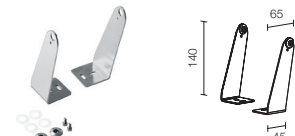

**PHOTOMETRIC DATA
DATI FOTOMETRICI**

S - 15°

M - 26°

L - 30°

W - 24°x46°

For installation / Per installazione

WC6521 - 1042 mm - Neva 6.1
WC6522 - 1763 mm - Neva 6.2

Aluminium outer casing
Cassaforma in alluminio

WC6721 - 1042 mm - Neva 6.1
WC6722 - 1763 mm - Neva 6.2

Aluminium outer casing for plasterboard
Cassaforma in alluminio per cartongesso

WM0601
Pair of brackets h 75 mm
Coppia staffe h 75 mm

WM0602
Pair of brackets h 140 mm
Coppia staffe h 140 mm