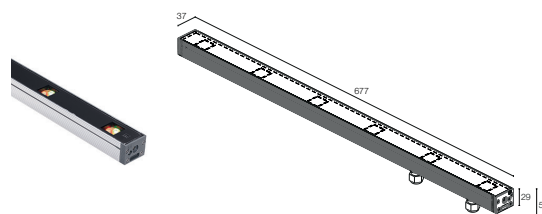

Neva 5.0 DMX

Available on request in a 316 mm-long, 10W version
Su richiesta disponibile la versione da 316 mm e potenza 10W

Available on request in a 316 mm-long, 10W version
Su richiesta disponibile la versione da 316 mm e potenza 10W

DESCRIPTION

Linear profile for outdoor applications, walkover; surface mounted (ceiling, wall, floor) with brackets, recessed (ceiling, wall, floor) with outer casing; body in anodized extruded aluminium alloy EN AW 6060, screen in tempered and serigraphed glass; 6 LED RGB groups pitch 120 mm; 20W - 24Vdc (Neva 5.0), 20W - 24Vdc + DMX 512 (Neva 5.0 DMX); includes 1,5 m neoprene cable, 05RN-F 4x0,50 Ø5,8 mm (Neva 5.0), includes 1,5 m neoprene cable, H05RN-F 2x0,75 Ø6,3 mm + DMX: 1,5m 05RN-F 4x0,50 Ø5,8 mm (Neva 5.0 DMX); total delivered lumens: R: 207 lm, G: 621 lm, B: 414 lm; optics: 18°, 26°, 32°, 22°x42°; LED colour: RGB; ingress protection: IP67; impact resistance: IK06; IPS built into the cable gland; operating temperature: -20°C +45°C; screen temperature: max 40°C (Ta 25°C); Glow wire test: 960°; photobiological safety: risk group 1 in accordance with EN62471:2006; appliance class: III; weight 1,25 kg; dimensions 677x37x58mm; dimming with PWM signal in 24Vdc (Neva 5.0), dimming with DMX 512 protocol + RDM (Neva 5.0 DMX); accessories: outer casing WC6520, outer casing for plasterboard WC6720, pair of brackets h 75 mm WM0601, pair of brackets h 140 mm WM0602, anti-fall kit WN6001, honeycomb louvre WH6020, stainless steel painted black anti-glare shield WB6520.

DESCRIZIONE

Profilo lineare da esterno, calpestabile; su superficie (soffitto, parete, pavimento) con staffe, a incasso (soffitto, parete, pavimento) con cassaforma; corpo in alluminio estruso anodizzato lega EN AW 6060, schermo in vetro temprato serigrafato; 6 gruppi RGB LED passo 120 mm; 20W - 24Vdc (Neva 5.0), 20W - 24Vdc + DMX 512 (Neva 5.0 DMX); incluso cavo in neoprene di 1,5 m 05RN-F 4x0,50 Ø5,8 mm (Neva 5.0), incluso 1,5 m neoprene cable, H05RN-F 2x0,75 Ø6,3 mm + DMX: 1,5m 05RN-F 4x0,50 Ø5,8 mm (Neva 5.0 DMX); flusso totale: R: 207 lm, G: 621 lm, B: 414 lm; ottiche: 18°, 26°, 32°, 22°x42°; colore LED: RGB; grado di protezione: IP67; grado di resistenza: IK06; dotato di sistema IPS integrato nel pressacavo; temperatura di esercizio: -20°C +45°C; temperatura schermo: max 40°C (Ta 25°C); Glow wire test: 960°; sicurezza fotobiologica: gruppo rischio 1 secondo EN62471:2006; classe di isolamento III; peso: 1,25 kg; dimensioni 677x37x58mm; dimmerazione mediante l'utilizzo di segnale PWM in linea 24Vdc (Neva 5.0), dimmerazione con protocollo DMX 512 + RDM (Neva 5.0 DMX); accessori: cassaforma WC6520, cassaforma per cartongesso WC6720, coppia staffe h 75 mm WM0601, coppia staffe h 140 mm WM0602, kit anticaduta WN6001, nido d'ape WH6020, frangiluce in acciaio inox verniciato nero WB6520.