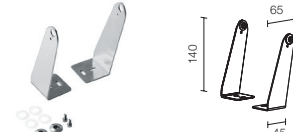

Available on request in a 316 mm-long, 10W version
 Su richiesta disponibile la versione da 316 mm e potenza 10W

DESCRIPTION

Linear profile for outdoor applications, walkover; surface mounted (ceiling, wall, floor) with brackets, recessed (ceiling, wall, floor) with outer casing; body in anodized extruded aluminium alloy EN AW 6060, screen in tempered and serigraphed glass; 6 LED RGB groups pitch 120 mm; 20W - 24Vdc (Neva 5.0), 20W - 24Vdc + DMX 512 (Neva 5.0 DMX); includes 1,5 m neoprene cable, 05RN-F 4x0,50 Ø5,8 mm (Neva 5.0), includes 1,5 m neoprene cable, H05RN-F 2x0,75 Ø6,3 mm + DMX: 1,5m 05RN-F 4x0,50 Ø5,8 mm (Neva 5.0 DMX); total delivered lumens: R: 207 lm, G: 621 lm, B: 414 lm; optics: 18°, 26°, 32°, 22°x42°; LED colour: RGB; ingress protection: IP67; impact resistance: IK06; IPS built into the cable gland; operating temperature: -20°C +45°C; screen temperature: max 40°C (Ta 25°C); Glow wire test: 960°; photobiological safety: risk group 1 in accordance with EN62471:2006; appliance class: III; weight 1,25 kg; dimensions 677x37x58mm; dimming with PWM signal in 24Vdc (Neva 5.0), dimming with DMX 512 protocol + RDM (Neva 5.0 DMX); accessories: outer casing WC6520, outer casing for plasterboard WC6720, pair of brackets h 75 mm WM0601, pair of brackets h 140 mm WM0602, anti-fall kit WN6001, honeycomb louvre WH6020, stainless steel painted black anti-glare shield WB6520.

Aluminium outer casing
Cassaforma in alluminio

WC6720 - 682 mm

Aluminium outer casing for plasterboard
Cassaforma in alluminio per cartongesso

WM0601

Pair of brackets h 75 mm
Coppia staffe h 75 mm

WM0602

Pair of brackets h 140 mm
Coppia staffe h 140 mm

WN6001

Anti-fall kit
Kit anticaduta

WN6005

Alignment kit for aluminium outer casings
Kit di allineamento cassaforme in alluminio

Anti-glare / Antiabbagliamento

WH6020*

Honeycomb louvre / *Nido d'ape*
*order together with the lighting fixture /
da ordinare contestualmente all'apparecchio illuminante