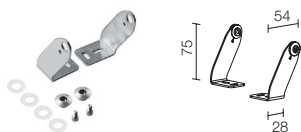

Available on request in a 316 mm-long, 10W version
 Su richiesta disponibile la versione da 316 mm e potenza 10W

DESCRIPTION

Linear profile for outdoor applications, walkover; surface mounted (ceiling, wall, floor) with brackets, recessed (ceiling, wall, floor) with outer casing; body in anodized extruded aluminium alloy EN AW 6060, screen in tempered and serigraphed glass; 6 LED RGB groups pitch 120 mm; 20W - 24Vdc (Neva 5.0), 20W - 24Vdc + DMX 512 (Neva 5.0 DMX); includes 1,5 m neoprene cable, 05RN-F 4x0,50 Ø5,8 mm (Neva 5.0), includes 1,5 m neoprene cable, H05RN-F 2x0,75 Ø6,3 mm + DMX: 1,5m 05RN-F 4x0,50 Ø5,8 mm (Neva 5.0 DMX); total delivered lumens: R: 207 lm, G: 621 lm, B: 414 lm; optics: 18°, 26°, 32°, 22°x42°; LED colour: RGB; ingress protection: IP67; impact resistance: IK06; IPS built into the cable gland; operating temperature: -20°C +45°C; screen temperature: max 40°C (Ta 25°C); Glow wire test: 960°; photobiological safety: risk group 1 in accordance with EN62471:2006; appliance class: III; weight 1,25 kg; dimensions 677x37x58mm; dimming with PWM signal in 24Vdc (Neva 5.0), dimming with DMX 512 protocol + RDM (Neva 5.0 DMX); accessories: outer casing WC6520, outer casing for plasterboard WC6720, pair of brackets h 75 mm WM0601, pair of brackets h 140 mm WM0602, anti-fall kit WN6001, honeycomb louvre WH6020, stainless steel painted black anti-glare shield WB6520.

**PHOTOMETRIC DATA
DATI FOTOMETRICI**

L - 32°

M - 26°

S - 18°

W - 22°x42°

* White created by mixing the colours / Bianco ottenuto con miscelazione dei colori

For installation / Per installazione

WC6520 - 682 mm

Aluminium outer casing
Cassaforma in alluminio

WC6720 - 682 mm

Aluminium outer casing for plasterboard
Cassaforma in alluminio per cartongesso

WM0601

Pair of brackets h 75 mm
Coppia staffe h 75 mm

WM0602

Pair of brackets h 140 mm
Coppia staffe h 140 mm