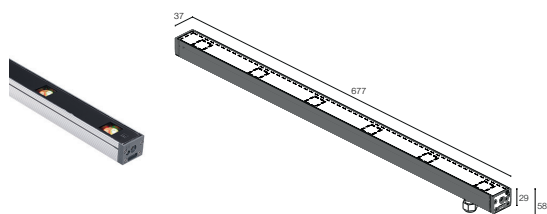

Neva 5.0 - Neva 5.0 DMX
Outdoor linear profile / Profili lineari da esterno

Neva 5.0