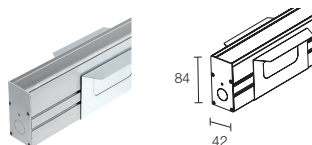

Available on request in a 316 mm-long, 10W version
 Su richiesta disponibile la versione da 316 mm e potenza 10W

DESCRIPTION

Linear profile for outdoor applications, walkover; surface mounted (ceiling, wall, floor) with brackets, recessed (ceiling, wall, floor) with outer casing; body in anodized extruded aluminium alloy EN AW 6060, screen in tempered and serigraphed glass; 6 LED RGB groups pitch 120 mm; 20W - 24Vdc (Neva 5.0), 20W - 24Vdc + DMX 512 (Neva 5.0 DMX); includes 1,5 m neoprene cable, 05RN-F 4x0,50 Ø5,8 mm (Neva 5.0), includes 1,5 m neoprene cable, H05RN-F 2x0,75 Ø6,3 mm + DMX: 1,5m 05RN-F 4x0,50 Ø5,8 mm (Neva 5.0 DMX); total delivered lumens: R: 207 lm, G: 621 lm, B: 414 lm; optics: 18°, 26°, 32°, 22°x42°; LED colour: RGB; ingress protection: IP67; impact resistance: IK06; IPS built into the cable gland; operating temperature: -20°C +45°C; screen temperature: max 40°C (Ta 25°C); Glow wire test: 960°; photobiological safety: risk group 1 in accordance with EN62471:2006; appliance class: III; weight 1,25 kg; dimensions 677x37x58mm; dimming with PWM signal in 24Vdc (Neva 5.0), dimming with DMX 512 protocol + RDM (Neva 5.0 DMX); accessories: outer casing WC6520, outer casing for plasterboard WC6720, pair of brackets h 75 mm WM0601, pair of brackets h 140 mm WM0602, anti-fall kit WN6001, honeycomb louvre WH6020, stainless steel painted black anti-glare shield WB6520.

**PHOTOMETRIC DATA
DATI FOTOMETRICI**

L - 32°

M - 26°

S - 18°

W - 22°x42°

* White created by mixing the colours / Bianco ottenuto con miscelazione dei colori

For installation / Per installazione

WC6520 - 682 mm

Aluminium outer casing
Cassaforma in alluminio

WC6720 - 682 mm

Aluminium outer casing for plasterboard
Cassaforma in alluminio per cartongesso

WM0601

Pair of brackets h 75 mm
Coppia staffe h 75 mm

WM0602

Pair of brackets h 140 mm
Coppia staffe h 140 mm