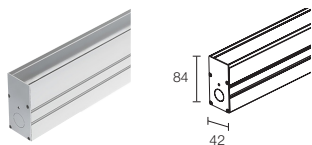

Available on request in a 316 mm-long, 10W version
 Su richiesta disponibile la versione da 316 mm e potenza 10W

DESCRIPTION

Linear profile for outdoor applications, walkover; surface mounted (ceiling, wall, floor) with brackets, recessed (ceiling, wall, floor) with outer casing; body in anodized extruded aluminium alloy EN AW 6060, screen in tempered and serigraphed glass; 6 LED RGB groups pitch 120 mm; 20W - 24Vdc (Neva 5.0), 20W - 24Vdc + DMX 512 (Neva 5.0 DMX); includes 1,5 m neoprene cable, 05RN-F 4x0,50 Ø5,8 mm (Neva 5.0), includes 1,5 m neoprene cable, H05RN-F 2x0,75 Ø6,3 mm + DMX: 1,5m 05RN-F 4x0,50 Ø5,8 mm (Neva 5.0 DMX); total delivered lumens: R: 207 lm, G: 621 lm, B: 414 lm; optics: 18°, 26°, 32°, 22°x42°; LED colour: RGB; ingress protection: IP67; impact resistance: IK06; IPS built into the cable gland; operating temperature: -20°C +45°C; screen temperature: max 40°C (Ta 25°C); Glow wire test: 960°; photobiological safety: risk group 1 in accordance with EN62471:2006; appliance class: III; weight 1,25 kg; dimensions 677x37x58mm; dimming with PWM signal in 24Vdc (Neva 5.0), dimming with DMX 512 protocol + RDM (Neva 5.0 DMX); accessories: outer casing WC6520, outer casing for plasterboard WC6720, pair of brackets h 75 mm WM0601, pair of brackets h 140 mm WM0602, anti-fall kit WN6001, honeycomb louvre WH6020, stainless steel painted black anti-glare shield WB6520.

**PHOTOMETRIC DATA
DATI FOTOMETRICI**

L - 32°

M - 26°

S - 18°

W - 22°x42°

* White created by mixing the colours / Bianco ottenuto con miscelazione dei colori

For installation / Per installazione

WC6520 - 682 mm

Aluminium outer casing
Cassaforma in alluminio

WC6720 - 682 mm

Aluminium outer casing for plasterboard
Cassaforma in alluminio per cartongesso

WM0601

Pair of brackets h 75 mm
Coppia staffe h 75 mm

WM0602

Pair of brackets h 140 mm
Coppia staffe h 140 mm