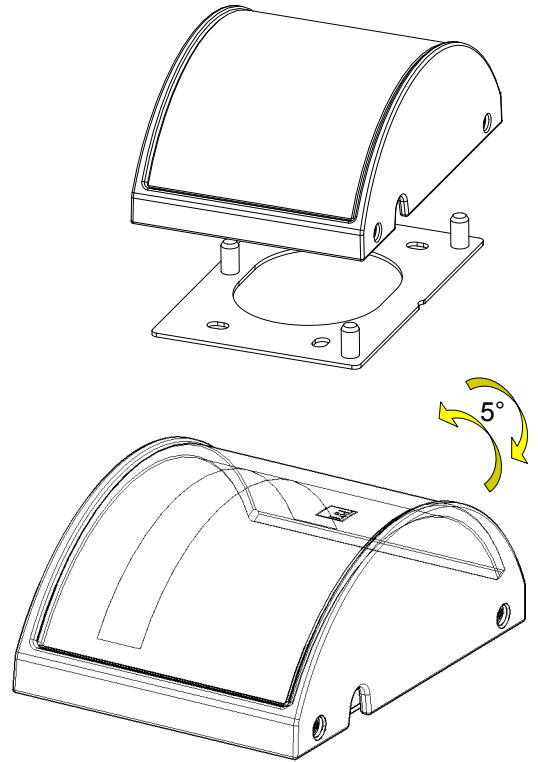

YJ7

Luce & Light
Pag. 3 - rev.06

DIMENSIONS:

DIMENSIONI:

ACCESSORIES:

ACCESSORI:

WC0301
Outer casing
Cassaforma

WD0500E (white)
WD0500F (grey)
WD0500H (anthracite)
WD0500R (cor-ten)
Connection housing
Base per connessioni