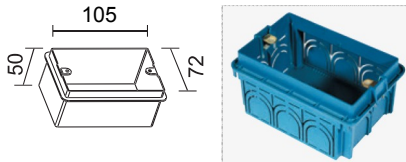

YJ7

Luce & Light
Pag. 3 - rev.06

DIMENSIONS:

DIMENSIONI:

ACCESSORIES:

ACCESSORI:

WC0301
Outer casing
Cassaforma

WD0500E (white)
WD0500F (grey)
WD0500H (anthracite)
WD0500R (cor-ten)
Connection housing
Base per connessioni