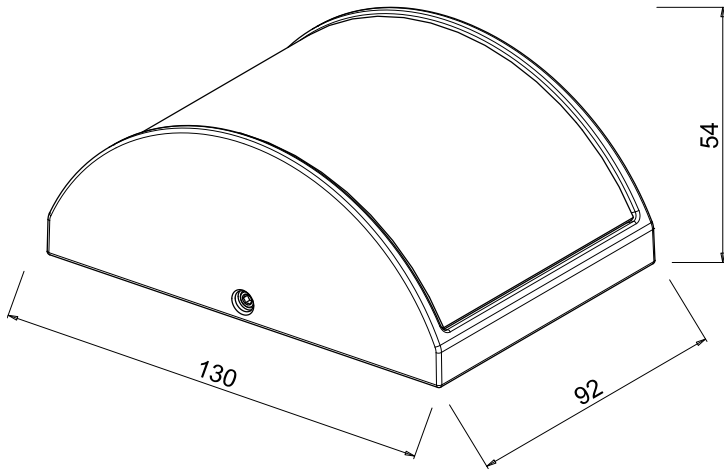

YJ7

Luce & Light
Pag. 3 - rev.06

DIMENSIONS:

DIMENSIONI:

ACCESSORIES:

ACCESSORI:

WC0301
Outer casing
Cassaforma

WD0500E (white)
WD0500F (grey)
WD0500H (anthracite)
WD0500R (cor-ten)
Connection housing
Base per connessioni