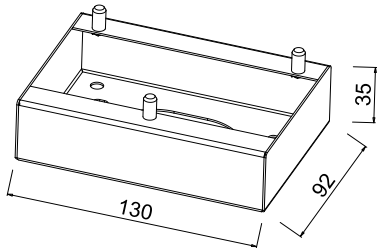

YJ7

Luce & Light
Pag. 3 - rev.06

DIMENSIONS:

DIMENSIONI:

ACCESSORIES:

ACCESSORI:

WC0301
Outer casing
Cassaforma

WD0500E (white)
WD0500F (grey)
WD0500H (anthracite)
WD0500R (cor-ten)
Connection housing
Base per connessioni