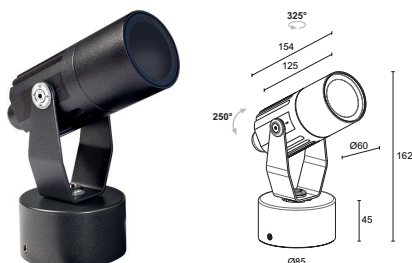

Flori 1.1

Projectors / Proiettori

Flori 1.1

DESCRIPTION

Projector for indoor and outdoor applications; surface mounted (ceiling, wall, floor, spike); body in aluminium alloy anticorrosive 6082, screen in tempered, serigraphed, transparent extra-clear glass; finishes: anthracite, white RAL 9003, cor-ten, grey RAL 9006, RAL previa richiesta; 1 power LED High Intensity; 7W - 230Vac; built in power supply unit; includes 1.5 m neoprene cable, H05RN-F 3x1.0 Ø7 mm; lumen output at source: 657 lm (3000K, CRI ≥80), 608 lm (3000K, CRI ≥90); total delivered lumens: 340 lm (3000K, 31°, CRI ≥80), 296 lm (3000K, 31°, CRI ≥90); optics: 9°, 15°, 31°, 36°, 10°x45°, 45°x10°; LED colour: white - 2700K, 3000K, 4000K; ingress protection: IP66; impact resistance: IK07; IPS built into the cable gland, PID (Protective Impedance Device); operating temperature: -20°C +45°C; max luminaire temperature: 50°C (Ta 25°C); Glow wire test: 960°; photobiological safety: risk group 1 in accordance with EN62471:2006; appliance class: I (230Vac); weight 1.10 kg; dimensions Ø60x154x162 mm; accessories: honeycomb louvre WH0203, standard snoot WB1001, asymmetrical snoot WB1002, light barn doors WB1003.

DESCRIZIONE

Proiettore da interno ed esterno; su superficie (soffitto, parete, pavimento, picchetto); corpo in alluminio anticorrosivo lega 6082, schermo in vetro extrachiaro trasparente temprato serigrafato; finiture: antracite, bianco RAL 9003, cor-ten, grigio RAL 9006, RAL on request; 1 power LED High Intensity; 7W - 230Vac; alimentatore integrato; incluso cavo in neoprene di 1,5 m H05RN-F 3x1,0 Ø7 mm; flusso sorgente: 657 lm (3000K, CRI ≥80), 608 lm (3000K, CRI ≥90); flusso totale: 340 lm (3000K, 31°, CRI ≥80), 296 lm (3000K, 31°, CRI ≥90); ottiche: 9°, 15°, 31°, 36°, 10°x45°, 45°x10°; colore LED: bianco - 2700K, 3000K, 4000K; grado di protezione: IP66; grado di resistenza: IK07; dotato di sistema IPS integrato nel pressacavo, dotato di impedenza di protezione (PID); temperatura di esercizio: -20°C +45°C; temperatura max apparecchio: 50°C (Ta 25°C); Glow wire test: 960°; sicurezza fotobiologica: gruppo rischio 1 secondo EN62471:2006; classe di isolamento I (230Vac); peso 1,10 kg; dimensioni Ø60x154x162 mm; accessori: nido d'ape WH0203, cannocchiale standard WB1001, cannocchiale asimmetrico WB1002, alette frangiluce WB1003.