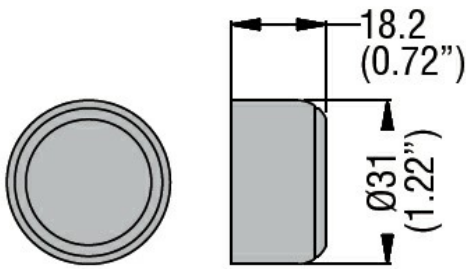

General characteristics

Colour White

Mechanical features

Weight g 9

Dimensions

Certifications and compliance

Compliance /

Certificates /