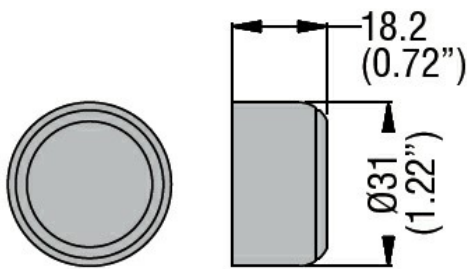

General characteristics

Colour Blue

Mechanical features

Weight g 9

Dimensions

Certifications and compliance

Compliance /

Certificates /