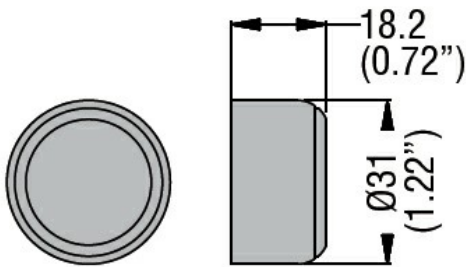

General characteristics

Colour Yellow

Mechanical features

Weight g 9

Dimensions

Certifications and compliance

Compliance /

Certificates /