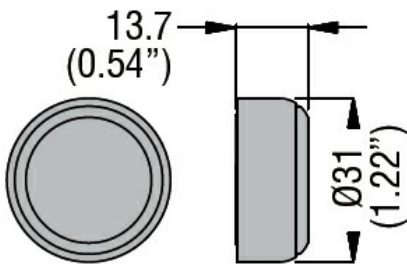

General characteristics

Colour Red

Mechanical features

Weight g 6

Dimensions

Certifications and compliance

Compliance /

Certificates /