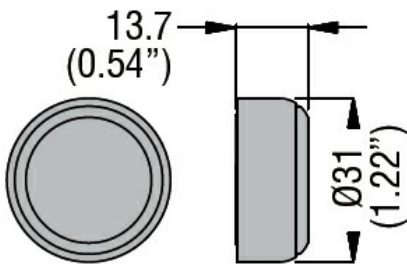

General characteristics

Colour Green

Mechanical features

Weight g 6

Dimensions

Certifications and compliance

Compliance /

Certificates /