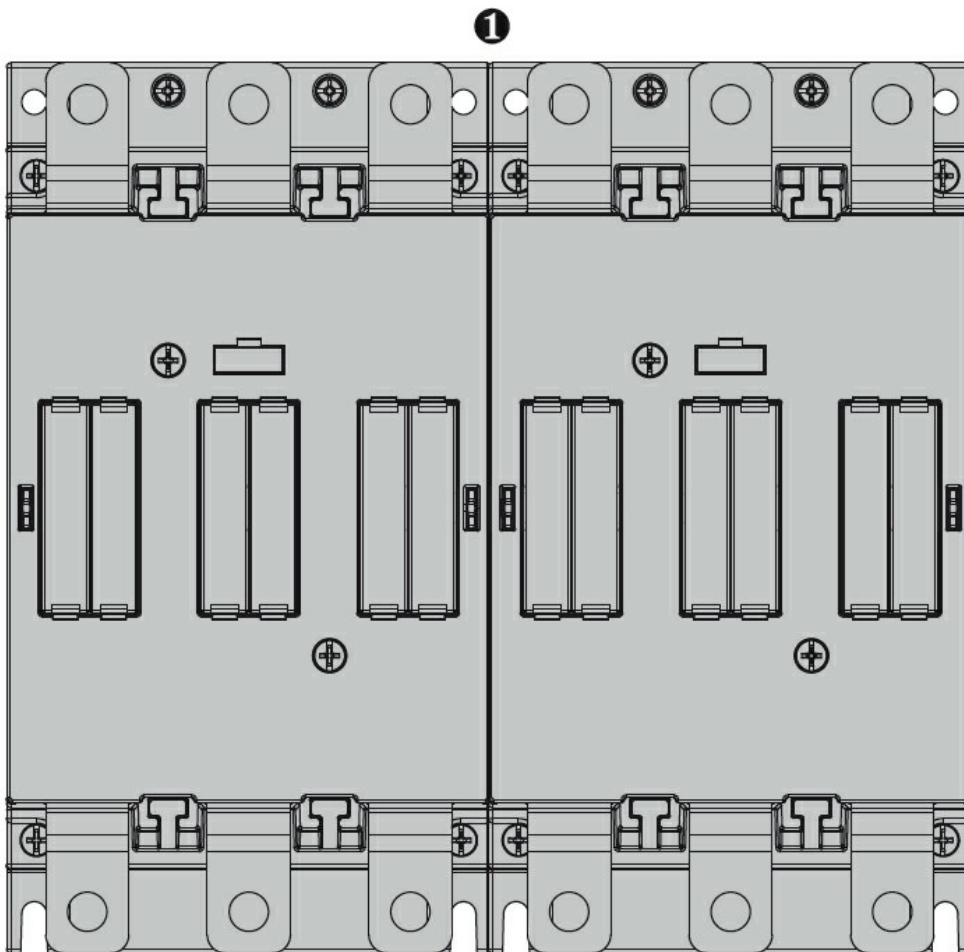

UL technical data

Rated operational voltage AC (UL)

V 600

Dimensions

- ❶ The BFX5500 interlock is mounted inside the 2 contactors without dimensions increasing.

Certifications and compliance

Certificates

cULus