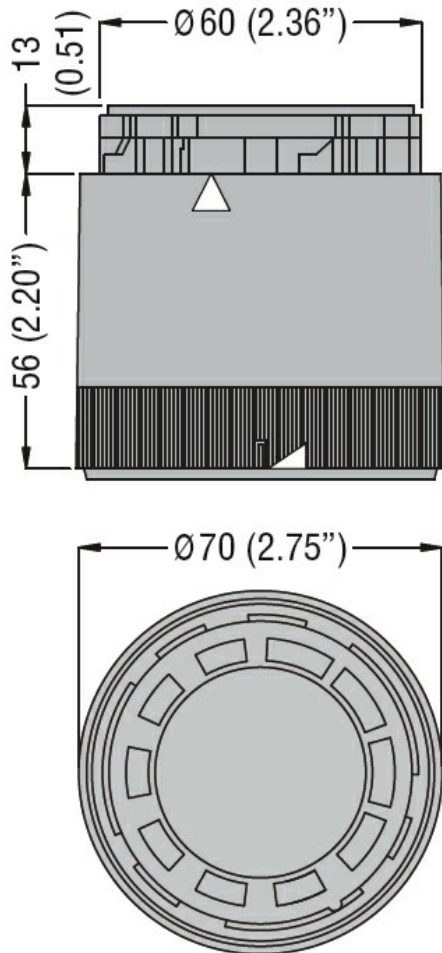

General characteristics

Diameter	mm - inch	70 / 2.75
Colour		Blue
IEC degree of protection		IP65

Mechanical features

Weight	g	82
--------	---	----

Ambient conditions

Temperature	Operating temperature			
		min	°C	-20
		max	°C	+50

Dimensions

Wiring diagrams

Connect terminals C and 1 as indicated to power the first module. If other modules are fitted, the respective terminals must be connected accordingly.

Certifications and compliance