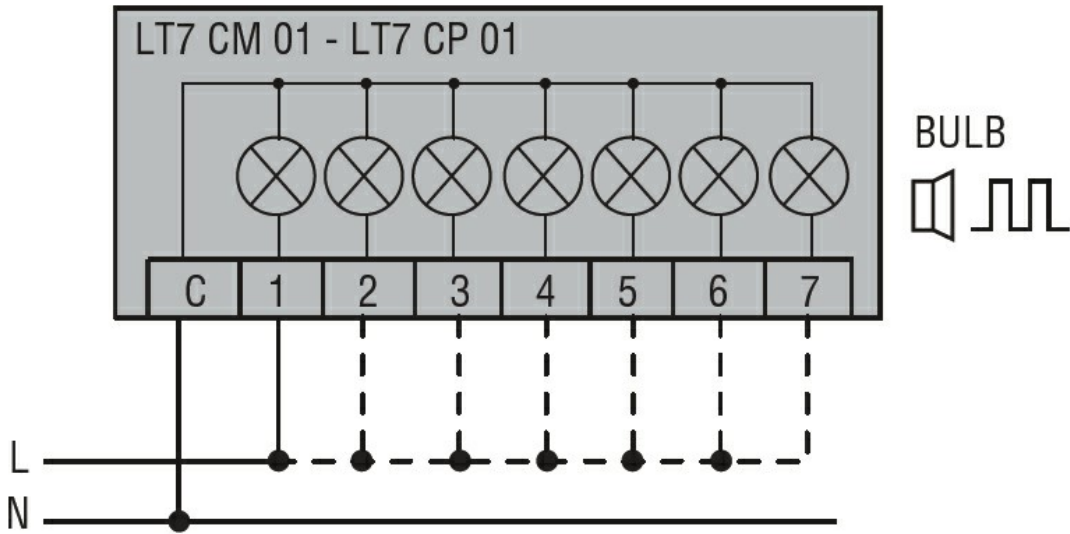

General characteristics

Diameter	mm - inch	70 / 2.75
Colour		Blue
IEC degree of protection		IP65

Mechanical features

Weight	g	82
--------	---	----

Ambient conditions

Temperature	Operating temperature			
		min	°C	-20
		max	°C	+50

Dimensions

Wiring diagrams

Connect terminals C and 1 as indicated to power the first module. If other modules are fitted, the respective terminals must be connected accordingly.

Certifications and compliance

Compliance

- CSA C22.2 n° 14
- IEC/EN 60947-1
- IEC/EN 60947-5-1
- UL508

Certificates

- cULus
- EAC

ETIM classification

ETIM 8.0

EC000232 -
 Optical module
 for signal tower