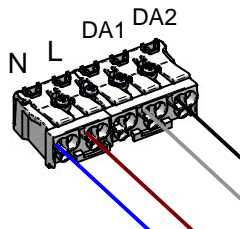

8b

| CODE        | COLOR BRACKET | CCT    | TYPE |
|-------------|---------------|--------|------|
| CA137OVHMDI | WHITE         | 2700 K | DALI |
| CA137OVHMDI | WHITE         | 3000 K | DALI |
| CA137CGGMDI | GRAY          | 2700 K | DALI |
| CA137CGGMDI | GRAY          | 3000 K | DALI |
| CA137CBBMDI | BLACK         | 2700 K | DALI |
| CA137CBBMDI | BLACK         | 3000 K | DALI |

ON/OFF

DALI

DALI-PUSH

9

10

11

| CODE        | COLOR BRACKET | CCT    | TYPE |
|-------------|---------------|--------|------|
| CA137CMHMDI | WHITE         | 2700 K | DALI |
| CA137CMHMDI | WHITE         | 3000 K | DALI |
| CA137CGGMDI | GRAY          | 2700 K | DALI |
| CA137CGGWDI | GRAY          | 3000 K | DALI |
| CA137CBBMDI | BLACK         | 2700 K | DALI |
| CA137CBBWDI | BLACK         | 3000 K | DALI |