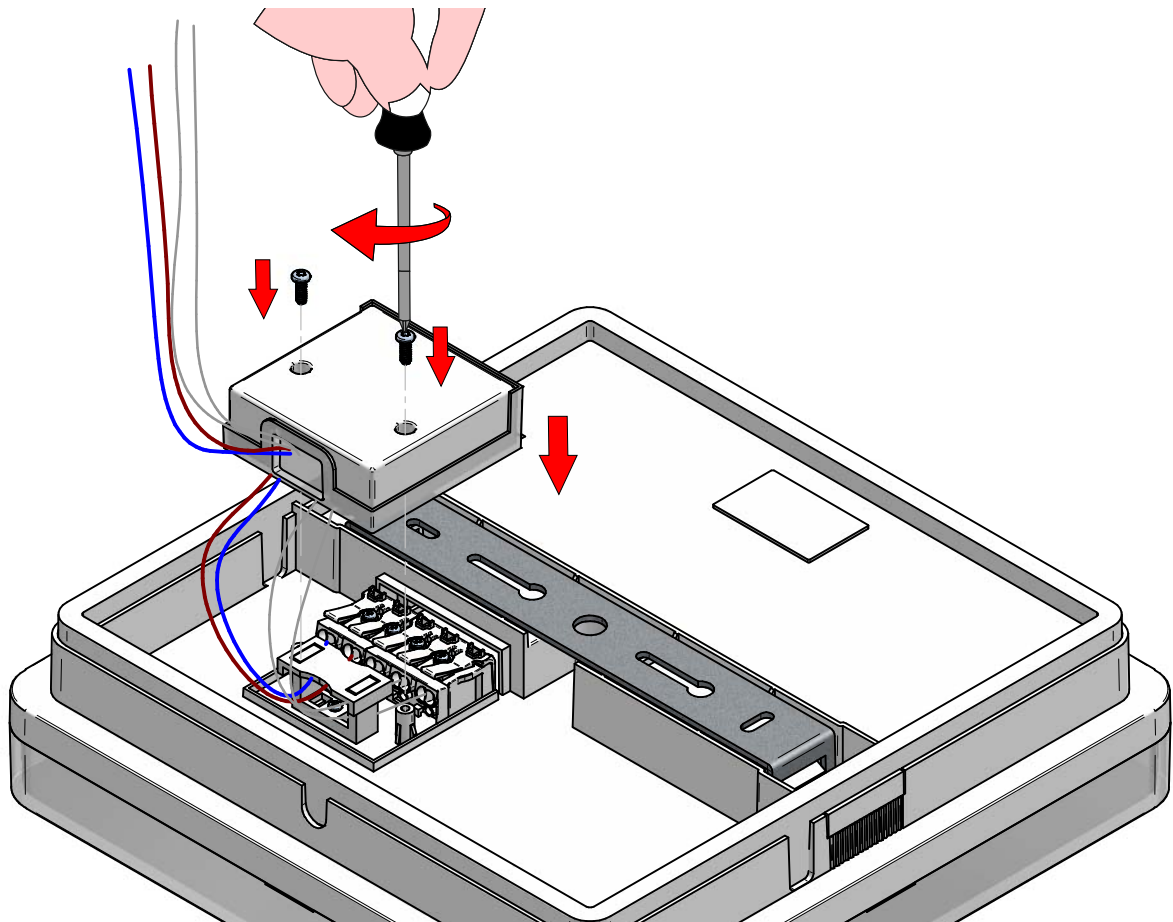

ON/OFF

DALI

DALI-PUSH

9

10

11

| CODE        | COLOR BRACKET | CCT    | TYPE |
|-------------|---------------|--------|------|
| CA137CMHMDI | WHITE         | 2700 K | DALI |
| CA137CMHMDI | WHITE         | 3000 K | DALI |
| CA137CGGMDI | GRAY          | 2700 K | DALI |
| CA137CGGWDI | GRAY          | 3000 K | DALI |
| CA137CBBMDI | BLACK         | 2700 K | DALI |
| CA137CBBWDI | BLACK         | 3000 K | DALI |