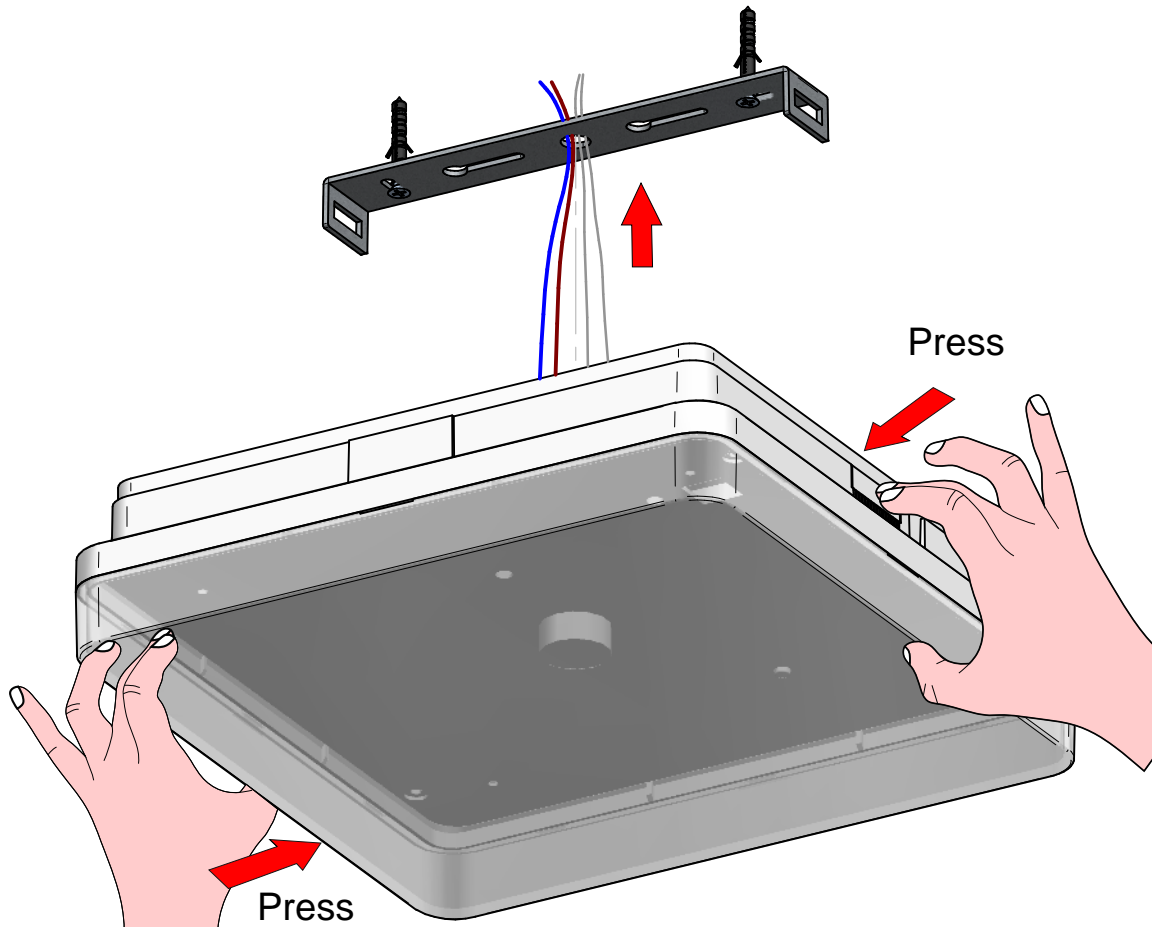

ON/OFF

DALI

DALI-PUSH

9

10

11

| CODE        | COLOR BRACKET | CCT    | TYPE |
|-------------|---------------|--------|------|
| CA137CMHMDI | WHITE         | 2700 K | DALI |
| CA137CMHMDI | WHITE         | 3000 K | DALI |
| CA137CGGMDI | GRAY          | 2700 K | DALI |
| CA137CGGWDI | GRAY          | 3000 K | DALI |
| CA137CBBMDI | BLACK         | 2700 K | DALI |
| CA137CBBWDI | BLACK         | 3000 K | DALI |