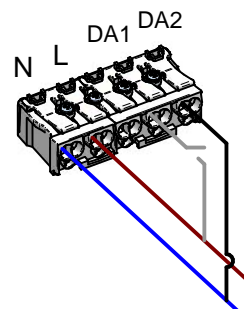

ON/OFF

DALI

DALI-PUSH

9

10

11

| CODE        | COLOR BRACKET | CCT    | TYPE |
|-------------|---------------|--------|------|
| CA137CMHMDI | WHITE         | 2700 K | DALI |
| CA137CMHMDI | WHITE         | 3000 K | DALI |
| CA137CGGMDI | GRAY          | 2700 K | DALI |
| CA137CGGWDI | GRAY          | 3000 K | DALI |
| CA137CBBMDI | BLACK         | 2700 K | DALI |
| CA137CBBWDI | BLACK         | 3000 K | DALI |