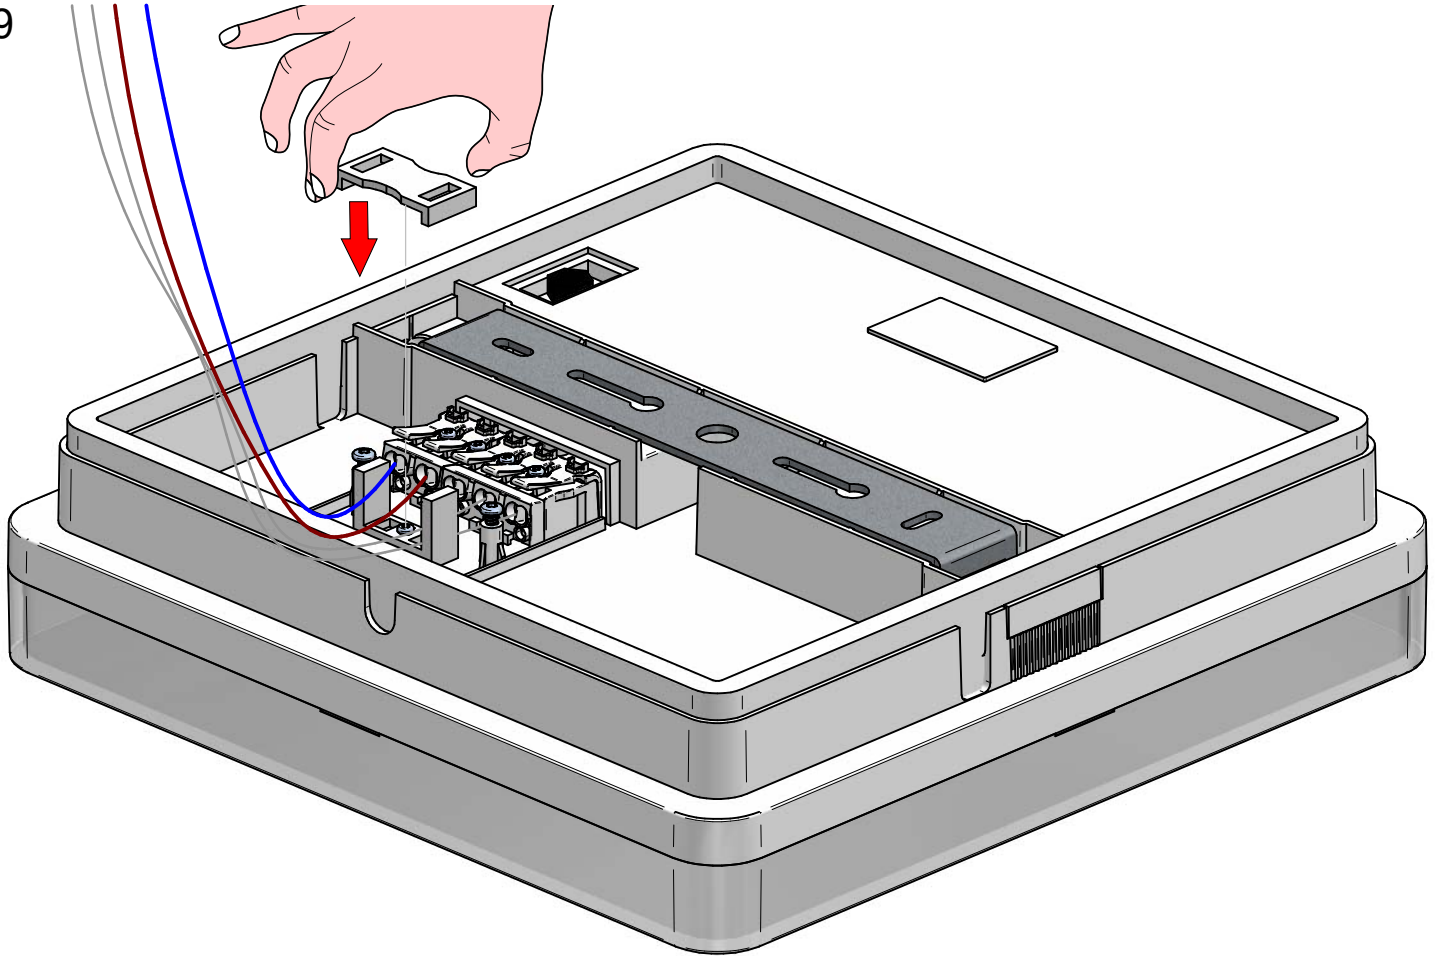

ON/OFF

DALI

DALI-PUSH

9

10

11

| CODE        | COLOR BRACKET | CCT    | TYPE |
|-------------|---------------|--------|------|
| CA137CMHMDI | WHITE         | 2700 K | DALI |
| CA137CMHMDI | WHITE         | 3000 K | DALI |
| CA137CGGMDI | GRAY          | 2700 K | DALI |
| CA137CGGWDI | GRAY          | 3000 K | DALI |
| CA137CBBMDI | BLACK         | 2700 K | DALI |
| CA137CBBWDI | BLACK         | 3000 K | DALI |