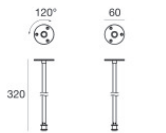

300 System Accessories - 1.5m - Grey - Sistemi

Code
TR4105-6