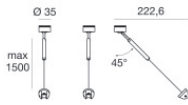

300 System Accessories - Sistemi

Code
TR4124-5