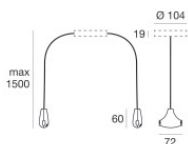

300 System Accessories - Sistemi

Code
8730