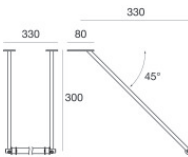

Code
TR4124-6

300 System Accessories - 1.5m - Grey - Sistemi

Code
TR4105-6

300 System Accessories - Sistemi

Code
TR4103-6

300 System Accessories - Sistemi

Code
TR4101-6

300 System Accessories - Sistemi