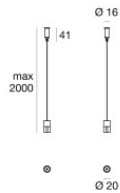

Code
TR4124-6

300 System Accessories - 1.5m - Grey - Sistemi

Code
TR4105-6

300 System Accessories - Sistemi

Code
TR4103-6

300 System Accessories - Sistemi

Code
TR4101-6

300 System Accessories - Sistemi