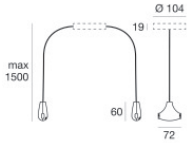

Sistemi | 220-240 V | 1xR7s
TR4000-5

Components

300 System Accessories - Sistemi

Code

8731