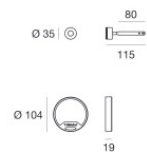

Code
TR4124-6

300 System Accessories - 1.5m - Grey - Sistemi

Code
TR4105-6

300 System Accessories - Sistemi

Code
TR4103-6

300 System Accessories - Sistemi

Code
TR4101-6

300 System Accessories - Sistemi