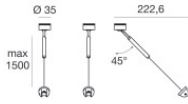

Sistemi | 220-240 V | 1xR7s

TR4000-5

Components

300 System Accessories - Sistemi

Code
TR4124-4