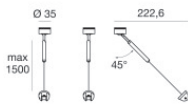

300 System Accessories - Sistemi

Code
TR4124-6