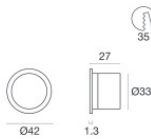

Epitax | Downlights | Accessories
C01245BBWML

Controcassa - controcassa a raso

Tipo installazione: cartongesso L=38,7mm, H=28mm, D=38,7mm.

Materiale:alluminio, colore:Anodised aluminium, lavorazione:anodizzazione.

Code

98501

Controcassa - controcassa

posizione installativa: soffitto; tipo installazione: cartongesso L=42mm, H=28mm, D=42mm.

Materiale:alluminio, colore:Text black (R9005), lavorazione:verniciatura.

Code

98528