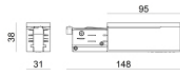

Power Supply - Testata di alimentazione sinistra nera (9002/B)
Materiale:policarbonato, colore:Black.

Code
81037