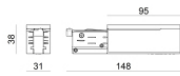

Power Supply - Testata di alimentazione sinistra bianca (9002/W)
Materiale:policarbonato, colore:Bianco .

Code
81036