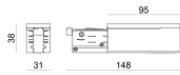

Cell_WW track | Projectors | Accessories
C00470WHWAW

Power Supply - Testata di alimentazione destra bianca (9001/W)
Materiale:policarbonato, colore:Bianco .

Code
81033